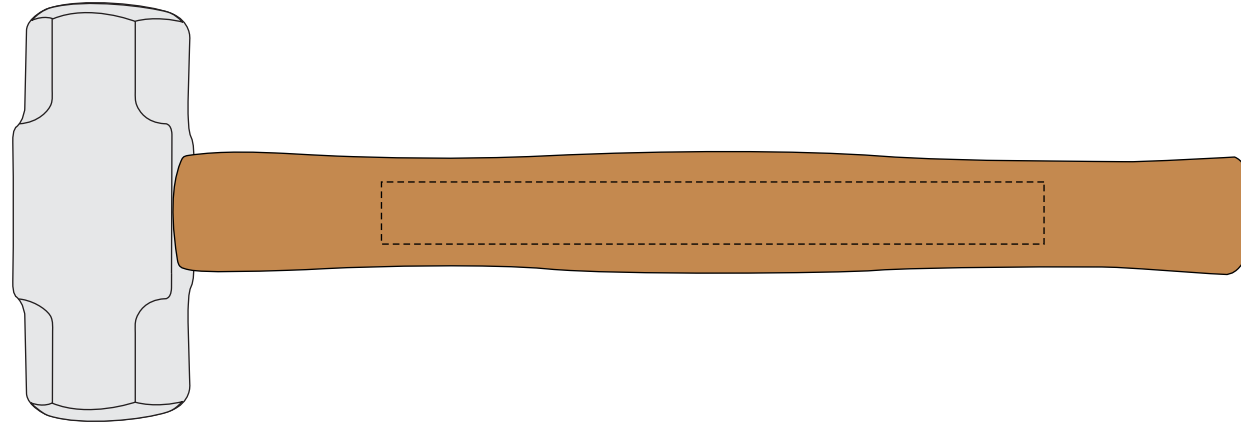

PRODUCTION PROOF

Item: 3402015 - Ceremonial Silver Painted Mini Sledgehammer

www.EAGawards.com

Personalization Area: 8"W x .75"H

Handle - Laser Engraved w/ Specify Color Fill

Handle Color Fill Options:

- | | | | |
|----------|--------------|------------|------------|
| Black | Yellow | Blue | Berry Pink |
| Burgundy | Hot Lime | Royal Blue | Purple |
| Red | Medium Green | Navy Blue | |
| Orange | Green | Pink | |

PRODUCTION PROOF

Item: 3402015 - Ceremonial Silver Painted Mini Sledgehammer

www.EAGawards.com

Personalization Area: 8"W x .75"H

Handle 2nd Side - Laser Engraved w/ Specify Color Fill

Handle Color Fill Options:

PRODUCTION PROOF

Item: 3402015 - Ceremonial Silver Painted Mini Sledgehammer

www.EAGawards.com

Personalization Area: 3.875"W x .75"H

Handle - Laser Engraved 4"W x 0.875"H Bright Silver Plate

PRODUCTION PROOF

Personalization Area: 3.875"W x .75"H

Handle 2nd Side - Full Color Printed 4"W x 0.875"H Brushed Silver Plate 