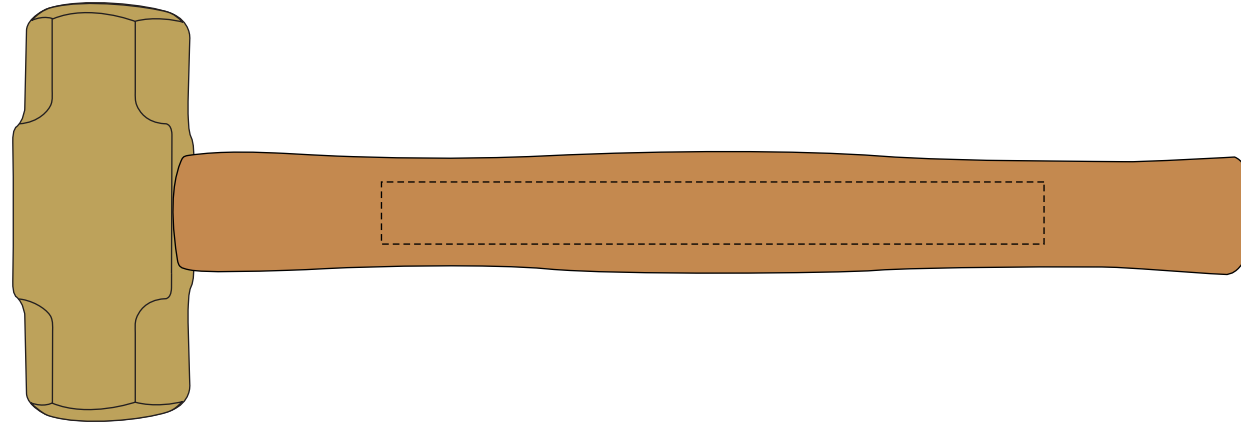

PRODUCTION PROOF

Item: 3402012 - Ceremonial Gold Plated Mini Sledgehammer

www.EAGawards.com

Personalization Area: 8"W x .75"H

Handle - Laser Engraved w/ Specify Color Fill

Handle Color Fill Options:

- | | | | |
|----------|--------------|------------|------------|
| Black | Yellow | Blue | Berry Pink |
| Burgundy | Hot Lime | Royal Blue | Purple |
| Red | Medium Green | Navy Blue | |
| Orange | Green | Pink | |

PRODUCTION PROOF

Item: 3402012 - Ceremonial Gold Plated Mini Sledgehammer

www.EAGawards.com

Personalization Area: 8"W x .75"H

Handle 2nd Side - Laser Engraved w/ Specify Color Fill

Handle Color Fill Options:

PRODUCTION PROOF

Item: 3402012 - Ceremonial Gold Plated Mini Sledgehammer

www.EAGawards.com

Personalization Area: 3.875"W x .75"H

Handle - Laser Engraved 4"W x 0.875"H Bright Gold Plate

PRODUCTION PROOF

Item: 3402012 - Ceremonial Gold Plated Mini Sledgehammer

Handle 2nd Side - Full Color Printed 4"W x 0.875"H Brushed Gold Plate 