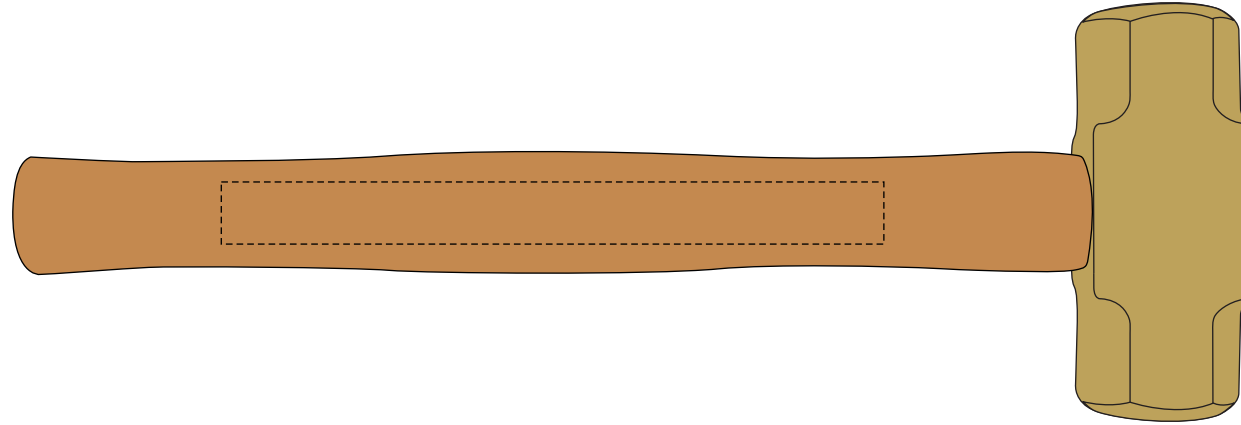

PRODUCTION PROOF

Item: 3402012 - Ceremonial Gold Plated Mini Sledgehammer

www.EAGawards.com

Personalization Area: 8"W x .75"H

Handle - Laser Engraved w/ Specify Color Fill

Handle Color Fill Options:

- | | | | |
|----------|--------------|------------|------------|
| Black | Yellow | Blue | Berry Pink |
| Burgundy | Hot Lime | Royal Blue | Purple |
| Red | Medium Green | Navy Blue | |
| Orange | Green | Pink | |

PRODUCTION PROOF

Item: 3402012 - Ceremonial Gold Plated Mini Sledgehammer

www.EAGawards.com

Personalization Area: 8"W x .75"H

Handle 2nd Side - Laser Engraved w/ Specify Color Fill

Handle Color Fill Options:

PRODUCTION PROOF

Item: 3402012 - Ceremonial Gold Plated Mini Sledgehammer

www.EAGawards.com

Personalization Area: 3.875"W x .75"H

Handle - Laser Engraved 4"W x 0.875"H Bright Gold Plate

PRODUCTION PROOF

Item: 3402012 - Ceremonial Gold Plated Mini Sledgehammer

Handle 2nd Side - Full Color Printed 4"W x 0.875"H Brushed Gold Plate 