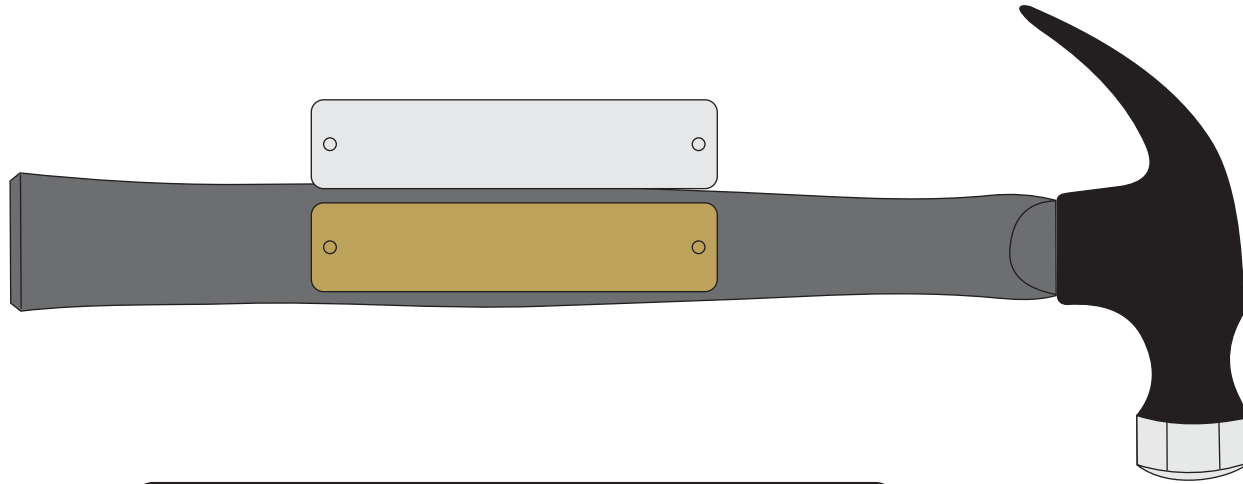

PRODUCTION PROOF

Item: 3401010 - Custom Painted Traditional Hammer - Painted Handle

Handle Color: Specify

www.EAGawards.com

Personalization Area: 3.875"W x .75"H

Handle - Laser Engraved 4"W x 0.875"H Bright **Gold/Silver** Plate