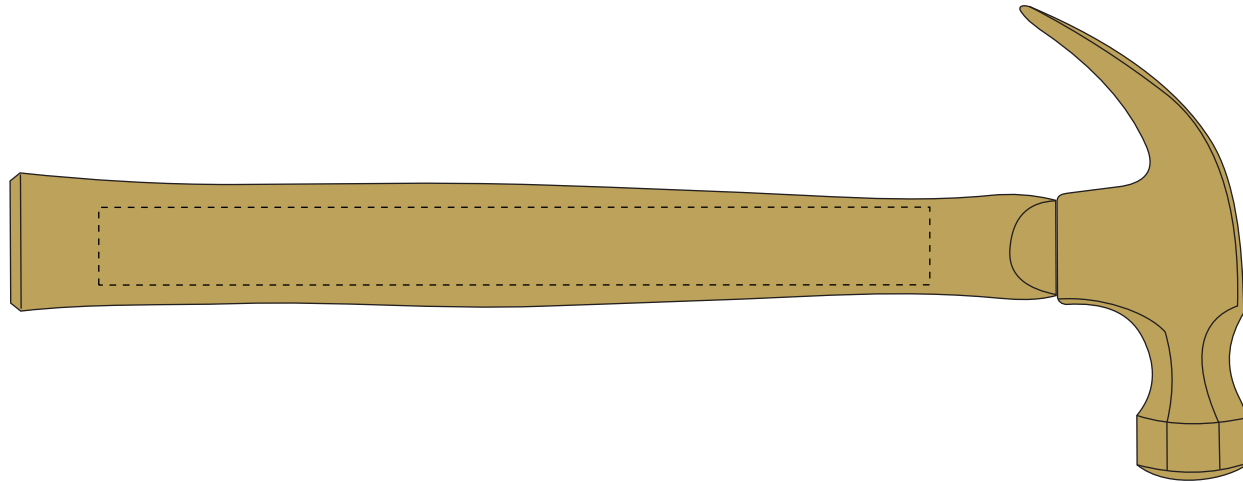

**PRODUCTION PROOF**  
Item: 3401008 - Gold Painted Traditional Hammer

[www.EAGawards.com](http://www.EAGawards.com)

Personalization Area: 8"W x .75"H

Handle - Laser Engraved w/ **Specify** Color Fill

Handle Color Fill Options:

**PRODUCTION PROOF**  
Item: 3401008 - Gold Painted Traditional Hammer

[www.EAGawards.com](http://www.EAGawards.com)

Personalization Area: 8"W x .75"H

Handle 2nd Side - Laser Engraved w/ **Specify** Color Fill

**PRODUCTION PROOF**  
Item: 3401008 - Gold Painted Traditional Hammer

[www.EAGawards.com](http://www.EAGawards.com)

Personalization Area: 3.875"W x .75"H

**Handle - Laser Engraved 4"W x 0.875"H Bright Gold Plate**

**PRODUCTION PROOF**  
Item: 3401008 - Gold Painted Traditional Hammer

[www.EAGawards.com](http://www.EAGawards.com)

Personalization Area: 3.875"W x .75"H

Handle 2nd Side - Laser Engraved 4"W x 0.875"H Bright Gold Plate