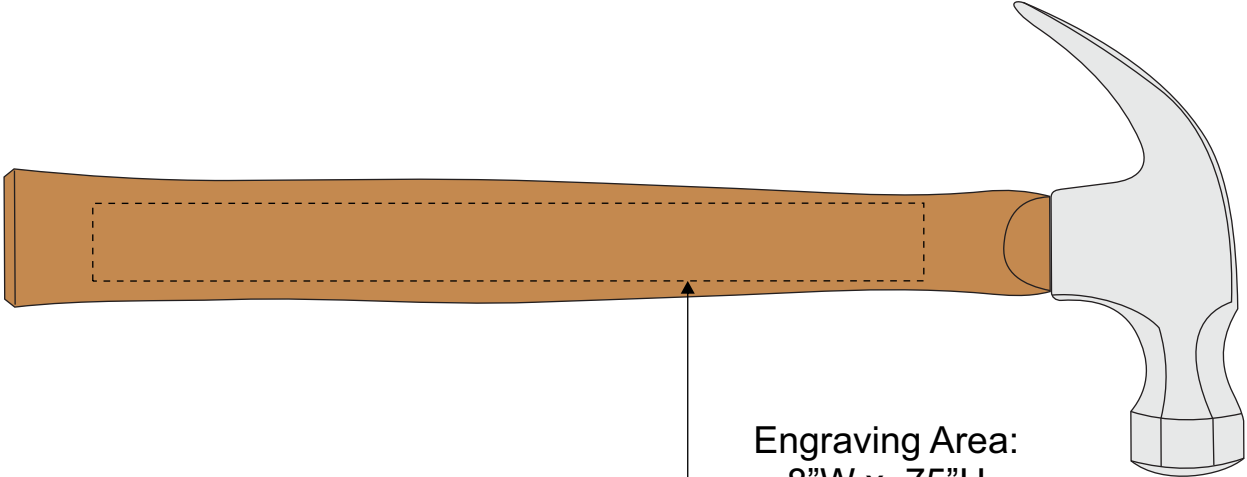

**3401001
Chrome Plated Hammer
Production Proof**

Engraving Area:
8"W x .75"H

3471001

Laser Engraved - Handle w/ Specify Color Fill

Color Options:

- | | | | |
|--|--|--|--|
|  Black |  Orange |  Blue |  Berry Pink |
|  Burgundy |  Medium Green |  Royal Blue |  Purple |
|  Red |  Green |  Navy Blue | |

3401001
Chrome Plated Hammer
Production Proof

Engraving Area:
8"W x .75"H

3471003

Laser Engraved - Handle w/ **Specify** Color Fill - 2nd Side

Color Options:

- | | | | |
|--|--|--|--|
|  Black |  Orange |  Blue |  Berry Pink |
|  Burgundy |  Medium Green |  Royal Blue |  Purple |
|  Red |  Green |  Navy Blue | |