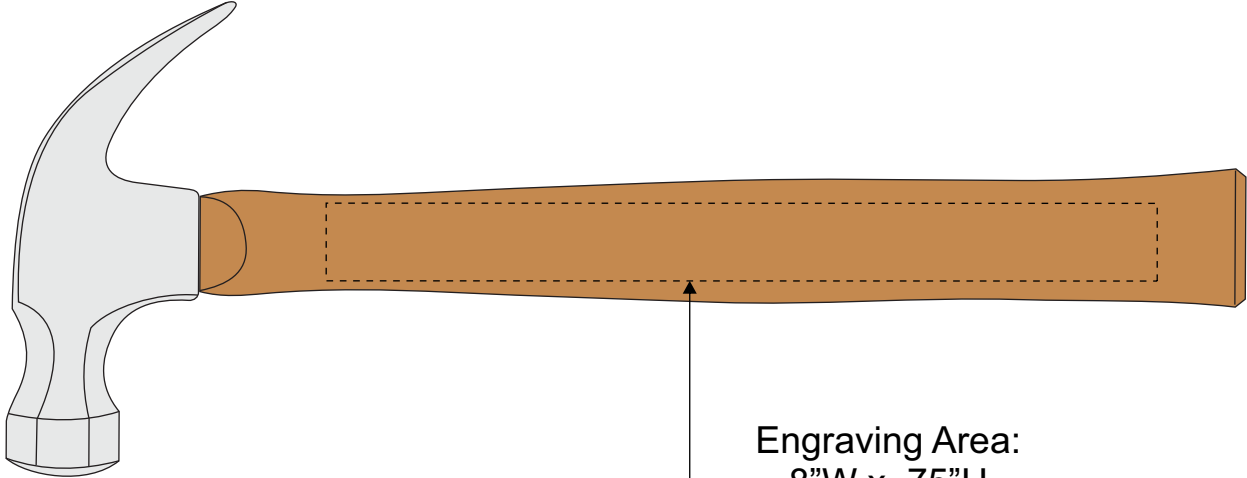

**3401001
Chrome Plated Hammer
Production Proof**

Engraving Area:
8"W x .75"H

3471001

Laser Engraved - Handle w/ Specify Color Fill

Color Options:

- | | | | |
|--|--|--|--|
|  Black |  Orange |  Blue |  Berry Pink |
|  Burgundy |  Medium Green |  Royal Blue |  Purple |
|  Red |  Green |  Navy Blue | |

3401001
Chrome Plated Hammer
Production Proof

Engraving Area:
8"W x .75"H

3471003

Laser Engraved - Handle w/ **Specify** Color Fill - 2nd Side

Color Options:

- | | | | |
|--|--|--|--|
|  Black |  Orange |  Blue |  Berry Pink |
|  Burgundy |  Medium Green |  Royal Blue |  Purple |
|  Red |  Green |  Navy Blue | |