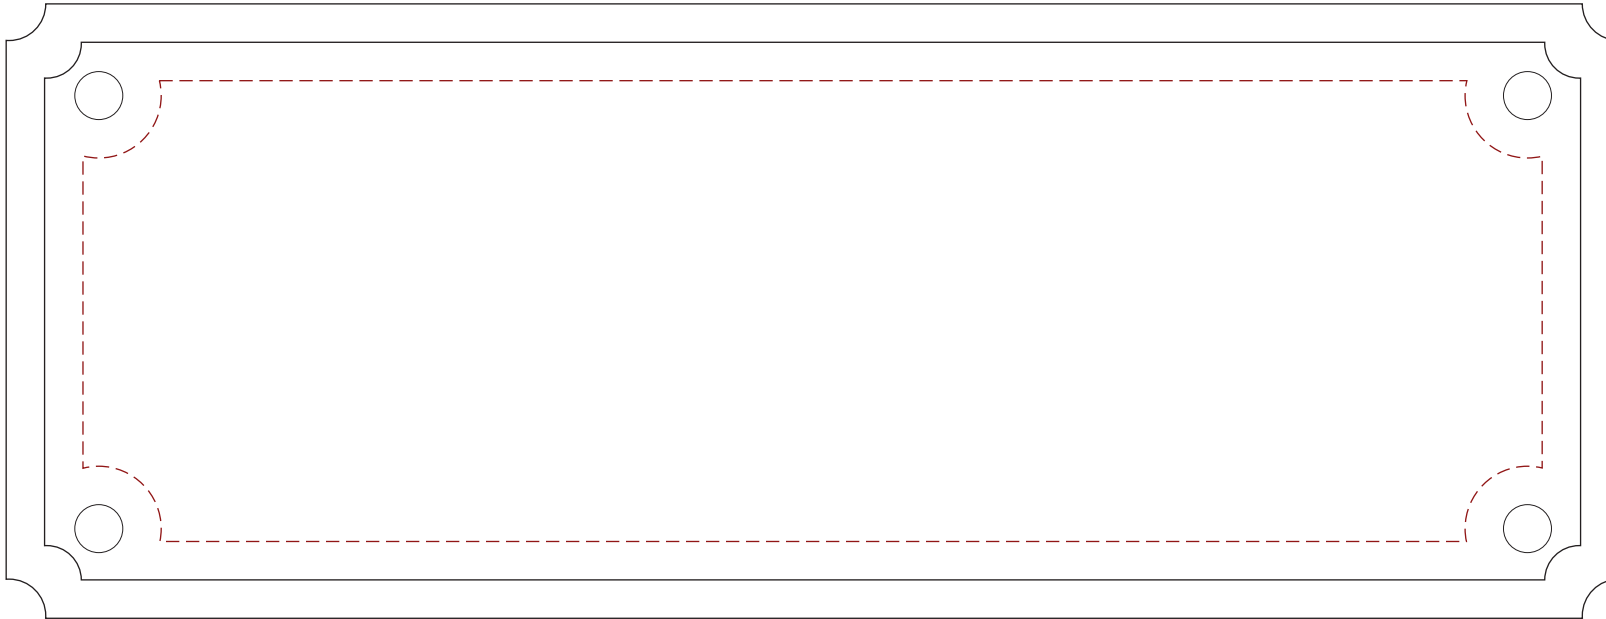

3326008

**28" x 12" Walnut Plaque w/ Chrome Plated Pike Pole Directly Mounted w/ Plate
Production Proof**

Engraving Area: 9.5"W x 3"H
(Shown at 80%)

INCLUDED

**Laser Engraved - 10"W x 3.5"H Black Aluminum Plate
over 10.5"W x 4"H Bright Silver Plate**

3326008

28" x 12" Walnut Plaque w/ Chrome Plated Pike Pole Directly Mounted w/ Plate
Production Proof

Engraving Area: 8"W x .5"H

3371010

Laser Engraved - Handle w/ Black Color Fill

3326008
28" x 12" Walnut Plaque w/ Chrome Plated Pike Pole Directly Mounted w/ Plate
Production Proof