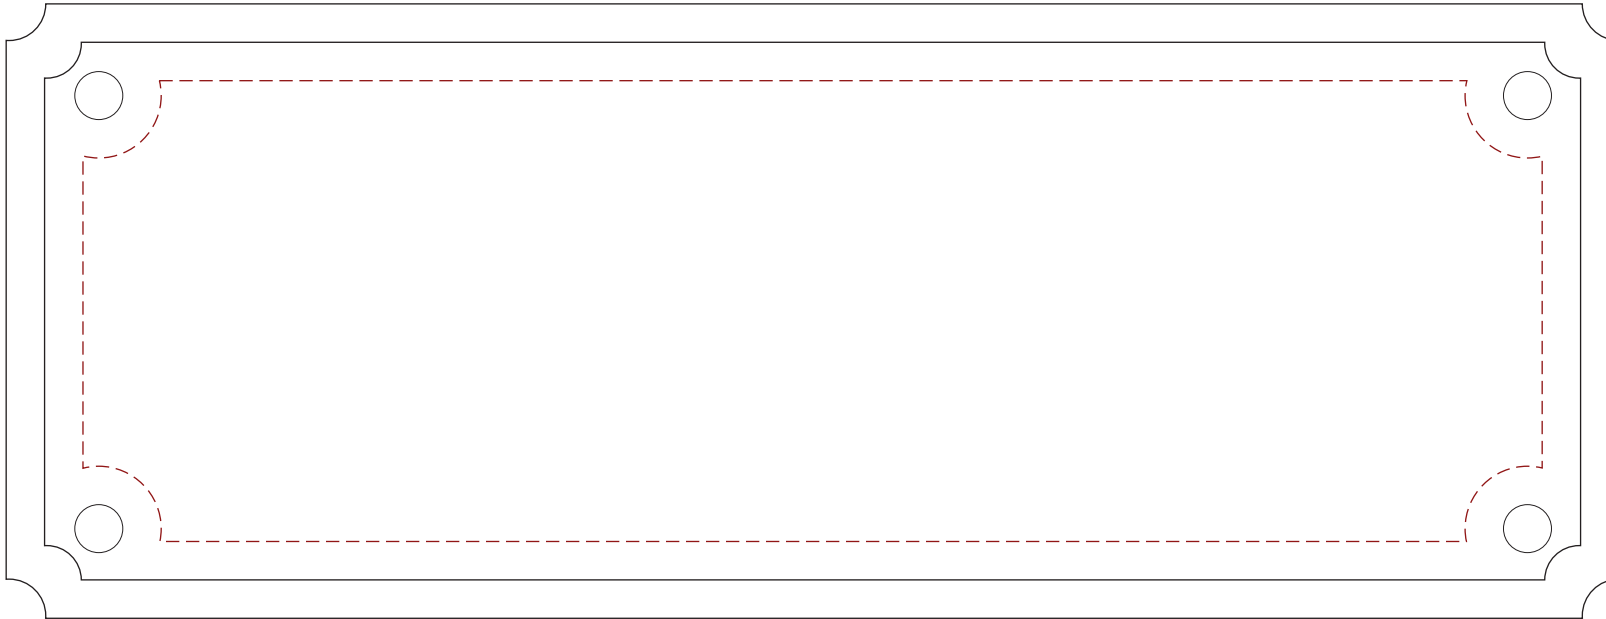

3326007

**28" x 12" Walnut Plaque w/ Brass Pike Pole Directly Mounted w/ Plate  
Production Proof**

Engraving Area: 9.5"W x 3"H  
(Shown at 80%)

**INCLUDED**

**Laser Engraved - 10"W x 3.5"H Black Brass Plate  
over 10.5"W x 4"H Bright Gold Plate**

**3326007**  
**28" x 12" Walnut Plaque w/ Brass Pike Pole Directly Mounted w/ Plate**  
**Production Proof**

Engraving Area: 8"W x .5"H

**3371010**

**Laser Engraved - Handle w/ Black Color Fill**

**3326007**  
**28" x 12" Walnut Plaque w/ Brass Pike Pole Directly Mounted w/ Plate**  
**Production Proof**