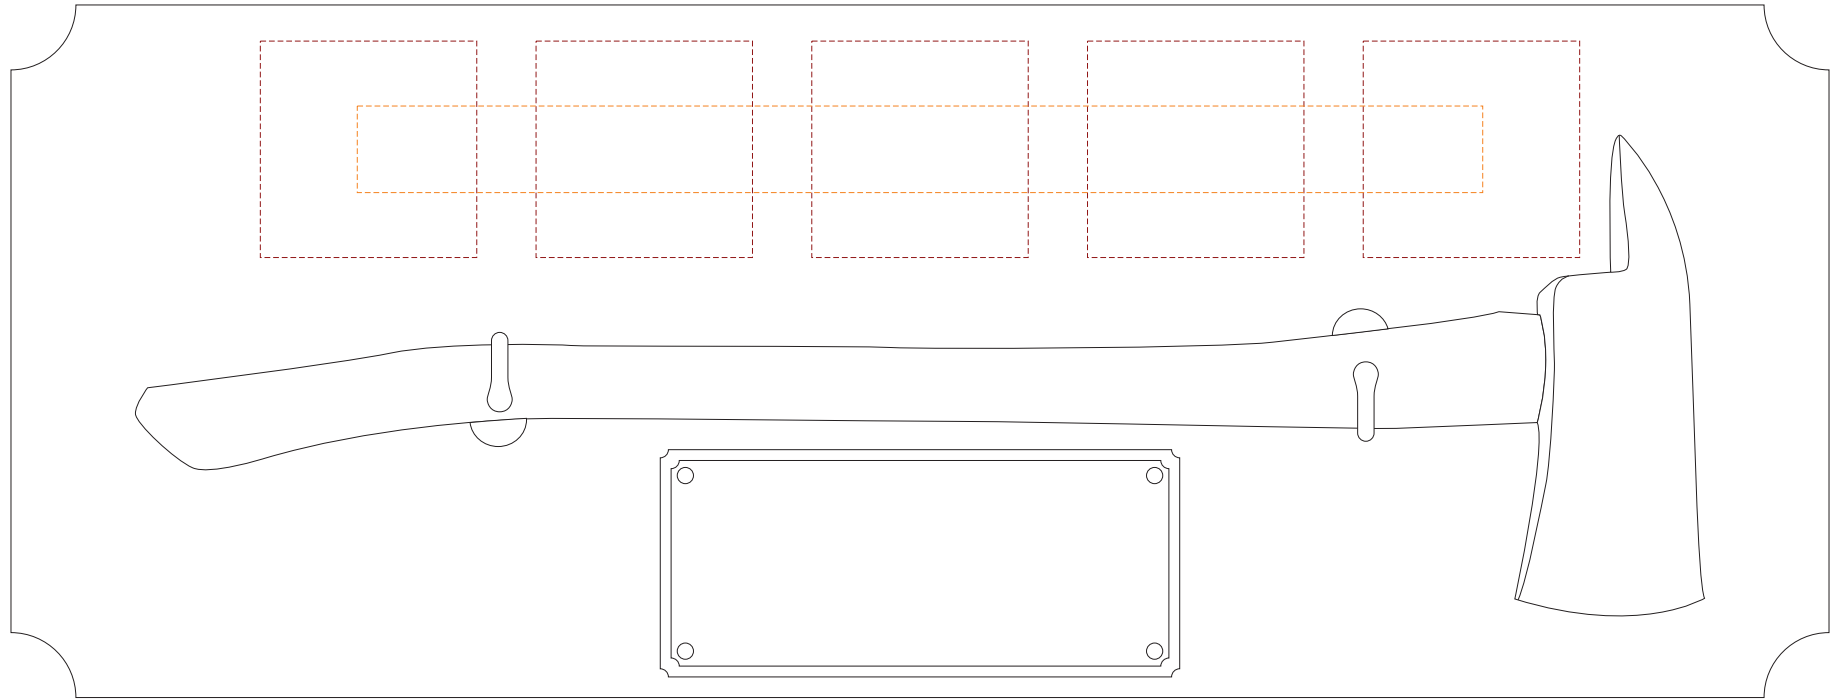

3309023

42"W x 16"H FF Award Plaque: Walnut | Mounting: Direct Mounted | Axe Head: Chrome Plated | Axe Handle: **Specify**
Production Proof

----- Represents suggested board engraving locations
(Locations can be moved / reshaped on request)

3371013 - (Service Priced Per Location)

Laser Engraved - Directly on Plaque
w/ Silver Color Fill

Location: **Specify**

Axe Handle Color Options:

- Flamed
- Black
- Red
- Natural