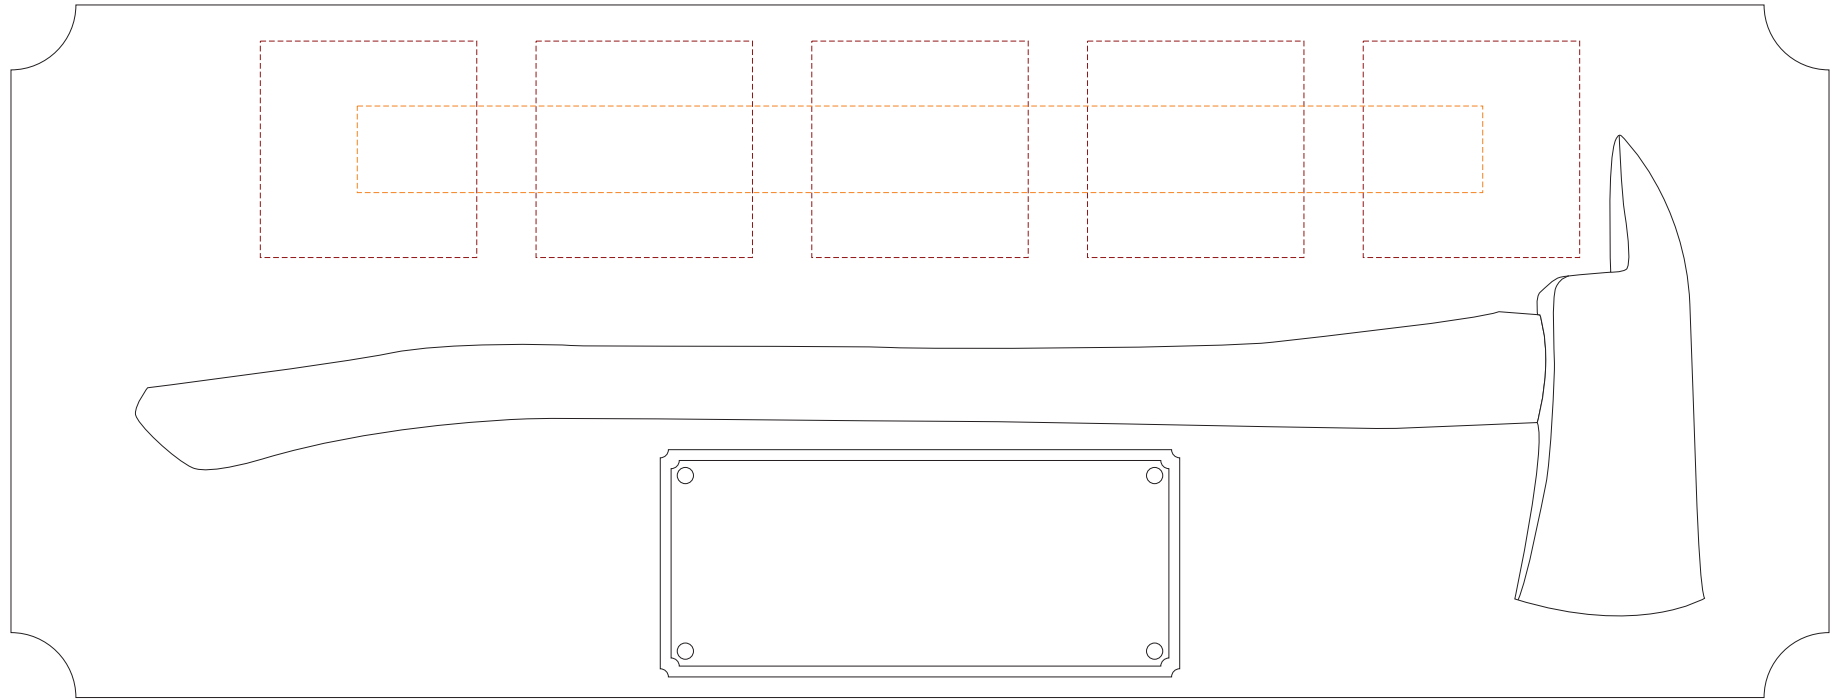

3309022

42"W x 16"H FF Award Plaque: Walnut | Mounting: Direct Mounted | Axe Head: Gold Plated | Axe Handle: **Specify**
Production Proof

----- Represents suggested board engraving locations
(Locations can be moved / reshaped on request)

3371013 - (Service Priced Per Location)

Laser Engraved - Directly on Plaque
w/ Gold Color Fill

Location: **Specify**

Axe Handle Color Options:

- Flamed
- Black
- Red
- Natural