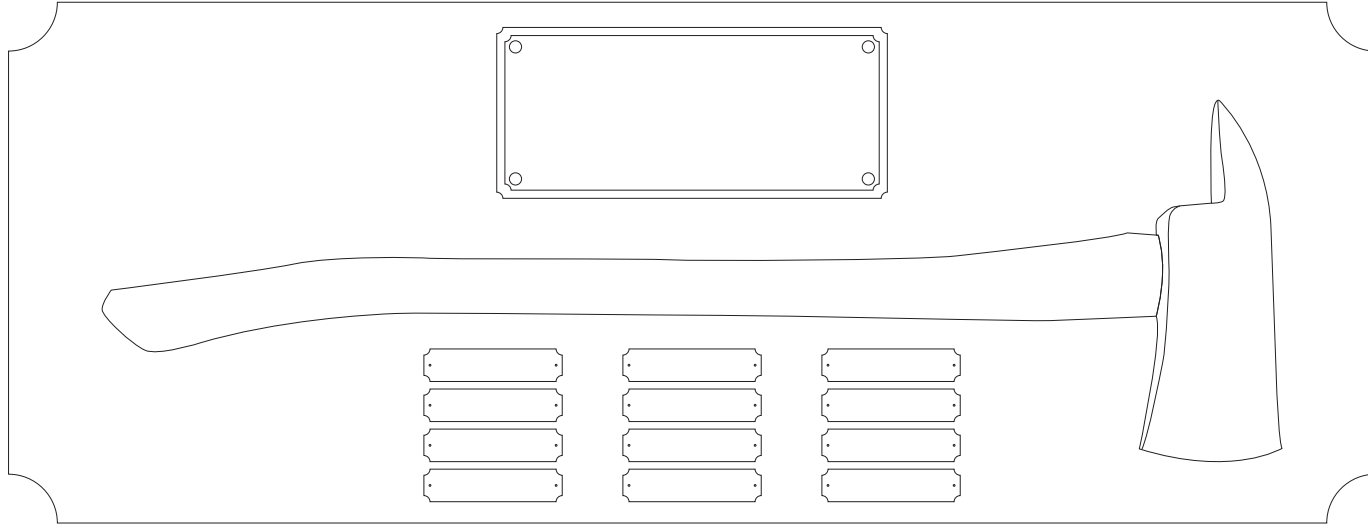

3309014

42"W x 16"H FF Perpetual Plaque: Walnut | Mounting: Direct Mounted | Axe Head: Gold Plated | Axe Handle: **Specify**
Production Proof