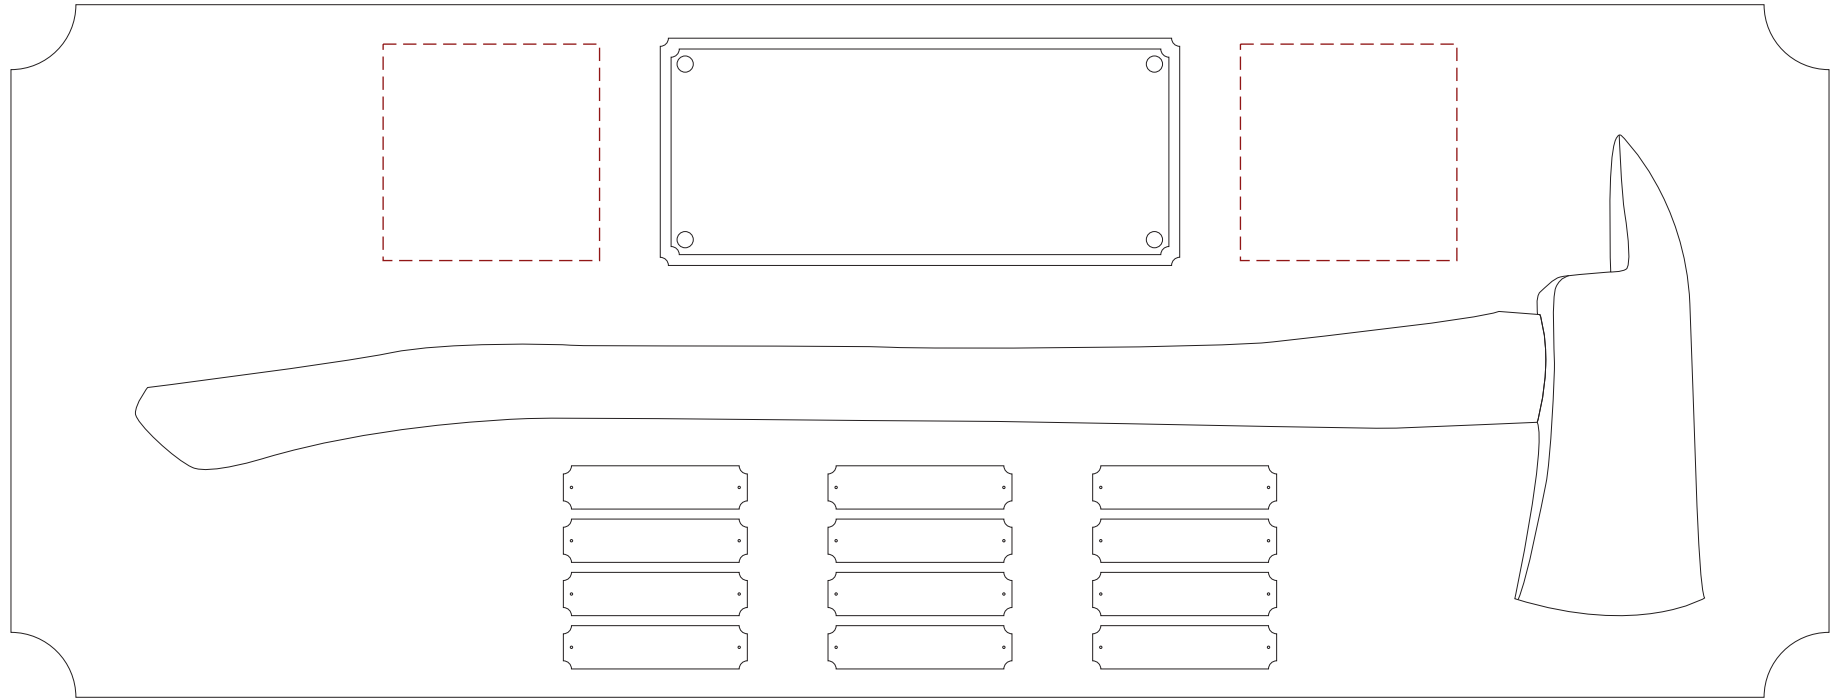

3309014

42"W x 16"H FF Perpetual Plaque: Walnut | Mounting: Direct Mounted | Axe Head: Gold Plated | Axe Handle: **Specify**
Production Proof

3371013 - (Service priced per location)

Laser Engraved - Directly on Plaque
w/ Gold Color Fill

Location: **Specify**

Axe Handle Color Options:

- Flamed
- Black
- Red
- Natural

----- Represents suggested board engraving locations
(Locations can be moved / reshaped on request)