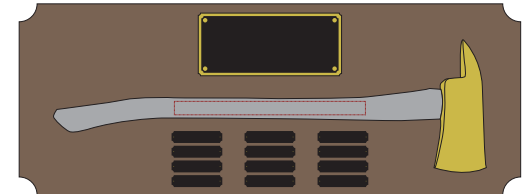

Engraving Area: 16"W x 1.125"H
(Shown at 60%)

3371007

Laser Engraved - Axe Handle w/ **Specify** Color Fill

Front Side

Axe Handle Color Options:

- Flamed
- Black
- Red
- Natural

Color Fill Options:

- Gold
- Black
- Red
- No Color Fill