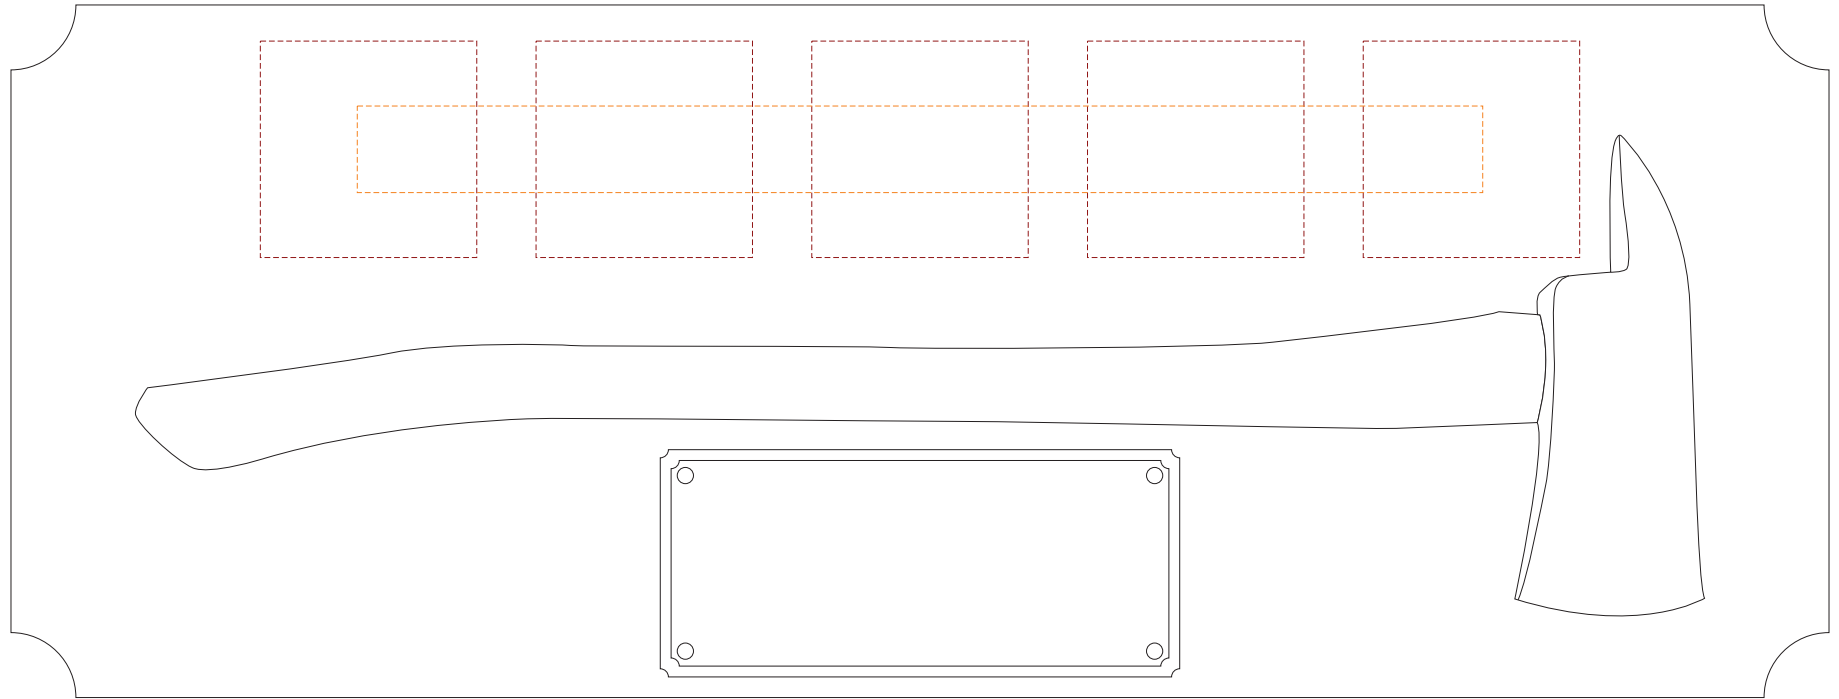

3308005

42"W x 16"H FF Award Plaque: Oak | Mounting: Direct Mounted | Axe Head: Gold Plated | Axe Handle: **Specify**
Production Proof

Engraving Area: 11"W x 4.25"H
(Shown at 75%)

INCLUDED

Laser Engraved - 11.5"W x 4.75"H Black Brass Plate
over 12"W x 5.25"H Bright Gold Plate

3370003

Rotary Engraved -
Gold Plated Axe Head

Front Side

Axe Handle Color Options:

- Flamed
- Black
- Red
- Natural

Engraving Area:
2.75"W x 6"H
(Shown at 100%)

3308005

42"W x 16"H FF Award Plaque: Oak | Mounting: Direct Mounted | Axe Head: Gold Plated | Axe Handle: **Specify**
Production Proof

Engraving Area: 16"W x 1.125"H
(Shown at 60%)

3371007

Laser Engraved - Axe Handle w/ **Specify** Color Fill

Front Side

Axe Handle Color Options:

- Flamed
- Black
- Red
- Natural

Color Fill Options:

- Gold
- Black
- Red
- No Color Fill

3308005

42"W x 16"H FF Award Plaque: Oak | Mounting: Direct Mounted | Axe Head: Gold Plated | Axe Handle: Specify
Production Proof

----- Represents suggested board engraving locations
(Locations can be moved / reshaped on request)