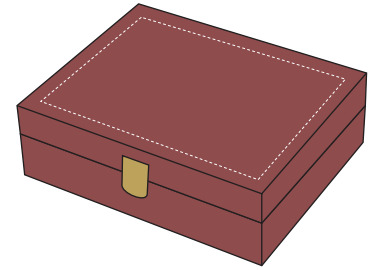

PRODUCTION PROOF

Item: 3206004 - Gold Plated Ceremonial Railroad Spike Presentation Case

Color: Rosewood Piano Finish **Size:** 8"W x 6.25"H x 2.25"D

www.EAGawards.com

Personalization Area: 5.75"W x 1"H

Inside Plate -
Laser Engraved
6"W x 1.25"H Bright Gold Plate

PRODUCTION PROOF

Item: 3206004 - Gold Plated Ceremonial Railroad Spike Presentation Case

Color: Rosewood Piano Finish **Size:** 8"W x 6.25"H x 2.25"D

www.EAGawards.com

Personalization Area: 5.75"W x 1"H

Inside Plate
Full Color Printed
6"W x 1.25"H Brushed Gold Plate

PRODUCTION PROOF

Item: 3206004 - Gold Plated Ceremonial Railroad Spike Presentation Case

Color: Rosewood Piano Finish **Size:** 8"W x 6.25"H x 2.25"D

www.EAGawards.com

Case Top -
Laser Engraved w/ Gold Color Fill

Case Top -
Full Color Direct Printed

Personalization Area: 7"W x 5.25"H (Shown at 85%)