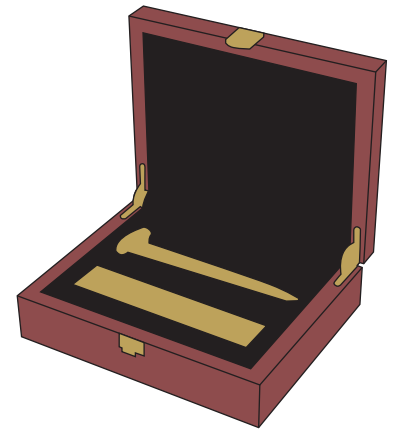

PRODUCTION PROOF

Item: 3206004 - Gold Plated Ceremonial Railroad Spike Presentation Case

Color: Rosewood Piano Finish **Size:** 8"W x 6.25"H x 2.25"D

www.EAGawards.com

Personalization Area: 5.75"W x 1"H

Inside Plate -
Laser Engraved
6"W x 1.25"H Bright Gold Plate

PRODUCTION PROOF

Item: 3206004 - Gold Plated Ceremonial Railroad Spike Presentation Case

Color: Rosewood Piano Finish **Size:** 8"W x 6.25"H x 2.25"D

www.EAGawards.com

Personalization Area: 5.75"W x 1"H

Inside Plate
Full Color Printed
6"W x 1.25"H Brushed Gold Plate

PRODUCTION PROOF

Item: 3206004 - Gold Plated Ceremonial Railroad Spike Presentation Case

Color: Rosewood Piano Finish **Size:** 8"W x 6.25"H x 2.25"D

www.EAGawards.com

Case Top -
Laser Engraved w/ Gold Color Fill

Personalization Area: 7"W x 5.25"H (Shown at 85%)

PRODUCTION PROOF

Item: 3206004 - Gold Plated Ceremonial Railroad Spike Presentation Case

Color: Rosewood Piano Finish **Size:** 8"W x 6.25"H x 2.25"D

www.EAGawards.com