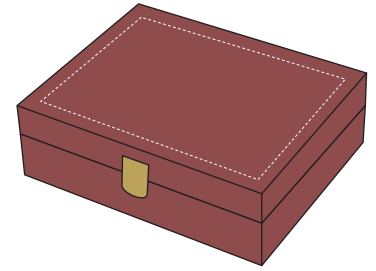

PRODUCTION PROOF

Item: 3206004 - Gold Plated Ceremonial Railroad Spike Presentation Case

Color: Rosewood Piano Finish **Size:** 8"W x 6.25"H x 2.25"D

www.EAGawards.com

Personalization Area: 5.75"W x 1"H

Inside Plate
Full Color Printed
6"W x 1.25"H Brushed Gold Plate

PRODUCTION PROOF

Item: 3206004 - Gold Plated Ceremonial Railroad Spike Presentation Case

Color: Rosewood Piano Finish **Size:** 8"W x 6.25"H x 2.25"D

www.EAGawards.com

Case Top -
Laser Engraved w/ Gold Color Fill

Personalization Area: 7"W x 5.25"H (Shown at 85%)

PRODUCTION PROOF

Item: 3206004 - Gold Plated Ceremonial Railroad Spike Presentation Case

Color: Rosewood Piano Finish **Size:** 8"W x 6.25"H x 2.25"D

www.EAGawards.com

Case Top -
Full Color Direct Printed

Personalization Area: 7"W x 5.25"H (Shown at 85%)