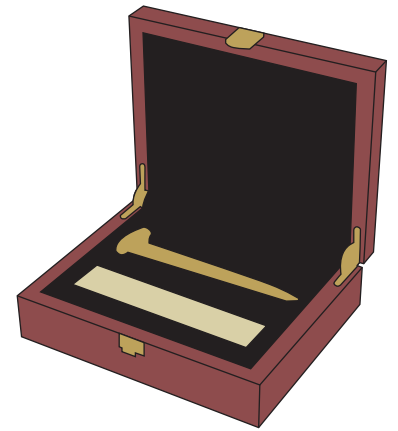

PRODUCTION PROOF

Item: 3206004 - Gold Plated Ceremonial Railroad Spike Presentation Case

Color: Rosewood Piano Finish **Size:** 8"W x 6.25"H x 2.25"D

www.EAGawards.com

Personalization Area: 5.75"W x 1"H

Inside Plate -
Laser Engraved
6"W x 1.25"H Bright Gold Plate

PRODUCTION PROOF

Item: 3206004 - Gold Plated Ceremonial Railroad Spike Presentation Case

Color: Rosewood Piano Finish **Size:** 8"W x 6.25"H x 2.25"D

www.EAGawards.com

Personalization Area: 5.75"W x 1"H

Inside Plate
Full Color Printed
6"W x 1.25"H Brushed Gold Plate

PRODUCTION PROOF

Item: 3206004 - Gold Plated Ceremonial Railroad Spike Presentation Case

Color: Rosewood Piano Finish **Size:** 8"W x 6.25"H x 2.25"D

www.EAGawards.com

Case Top -
Laser Engraved w/ Gold Color Fill

Personalization Area: 7"W x 5.25"H (Shown at 85%)

PRODUCTION PROOF

Item: 3206004 - Gold Plated Ceremonial Railroad Spike Presentation Case

Color: Rosewood Piano Finish **Size:** 8"W x 6.25"H x 2.25"D

www.EAGawards.com