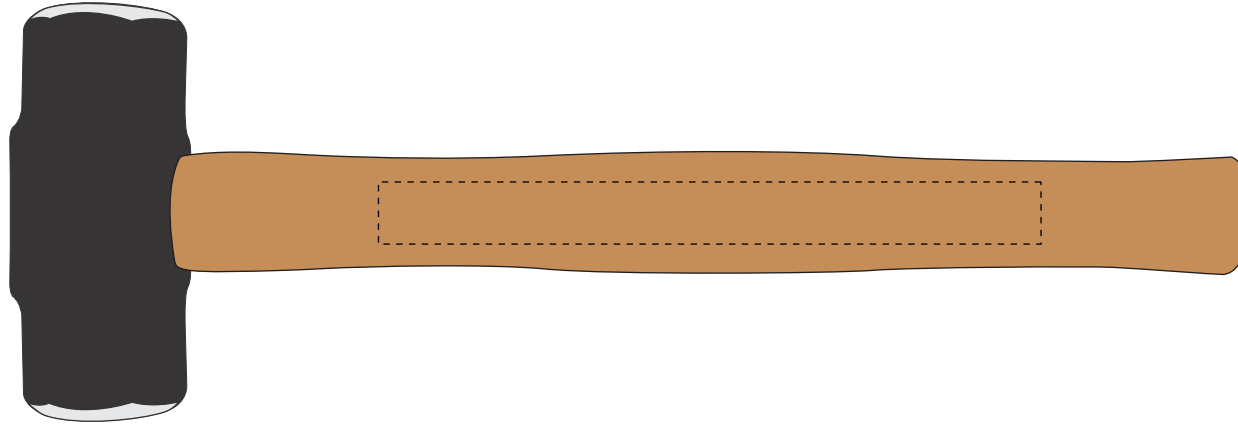

PRODUCTION PROOF

Item: 3402008 - Ceremonial Unplated Mini Sledgehammer

www.EAGawards.com

Personalization Area: 8"W x .75"H

Handle - Laser Engraved w/ Specify Color Fill

Handle Color Fill Options:

- | | | | |
|----------|--------------|------------|------------|
| Black | Yellow | Blue | Berry Pink |
| Burgundy | Hot Lime | Royal Blue | Purple |
| Red | Medium Green | Navy Blue | |
| Orange | Green | Pink | |

PRODUCTION PROOF

Item: 3402008 - Ceremonial Unplated Mini Sledgehammer

www.EAGawards.com

Personalization Area: 8"W x .75"H

Handle 2nd Side - Laser Engraved w/ Specify Color Fill

Handle Color Fill Options:

- | | | | |
|----------|--------------|------------|------------|
| Black | Yellow | Blue | Berry Pink |
| Burgundy | Hot Lime | Royal Blue | Purple |
| Red | Medium Green | Navy Blue | |
| Orange | Green | Pink | |

PRODUCTION PROOF

Item: 3402008 - Ceremonial Unplated Mini Sledgehammer

www.EAGawards.com

Personalization Area: 3.875"W x .75"H

Handle - Laser Engraved 4"W x 0.875"H Bright **Gold/Silver** Plate

PRODUCTION PROOF

Personalization Area: 3.875"W x .75"H

Handle 2nd Side - Full Color Printed 4"W x 0.875"H Brushed **Gold/Silver** Plate 