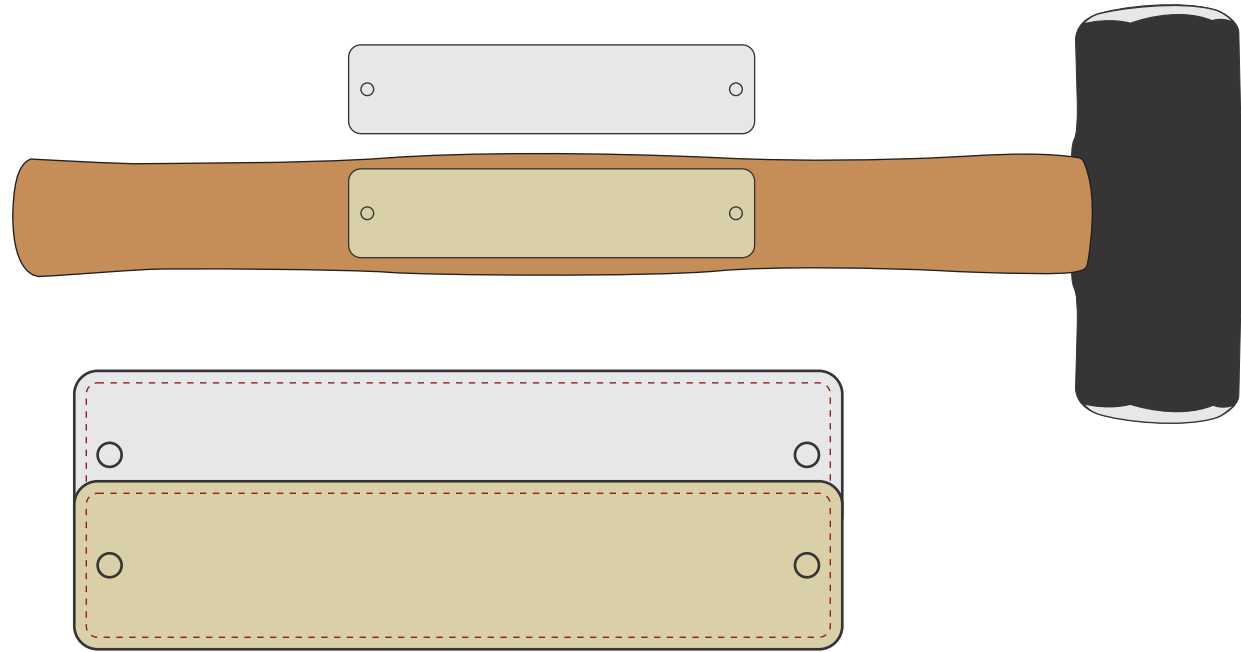

PRODUCTION PROOF

Item: 3402008 - Ceremonial Unplated Mini Sledgehammer

www.EAGawards.com

Personalization Area: 3.875"W x .75"H

Handle - Laser Engraved 4"W x 0.875"H Bright **Gold/Silver** Plate

PRODUCTION PROOF

Item: 3402008 - Ceremonial Unplated Mini Sledgehammer

www.EAGawards.com

Personalization Area: 3.875"W x .75"H

Handle 2nd Side - Laser Engraved 4"W x 0.875"H Bright **Gold/Silver** Plate

PRODUCTION PROOF

Item: 3402008 - Ceremonial Unplated Mini Sledgehammer

www.EAGawards.com

Personalization Area: 3.875"W x .75"H

Handle - Full Color Printed 4"W x 0.875"H Brushed **Gold/Silver** Plate 

PRODUCTION PROOF

Item: 3402008 - Ceremonial Unplated Mini Sledgehammer

www.EAGawards.com

Personalization Area: 3.875"W x .75"H

Handle 2nd Side - Full Color Printed 4"W x 0.875"H Brushed **Gold/Silver** Plate 