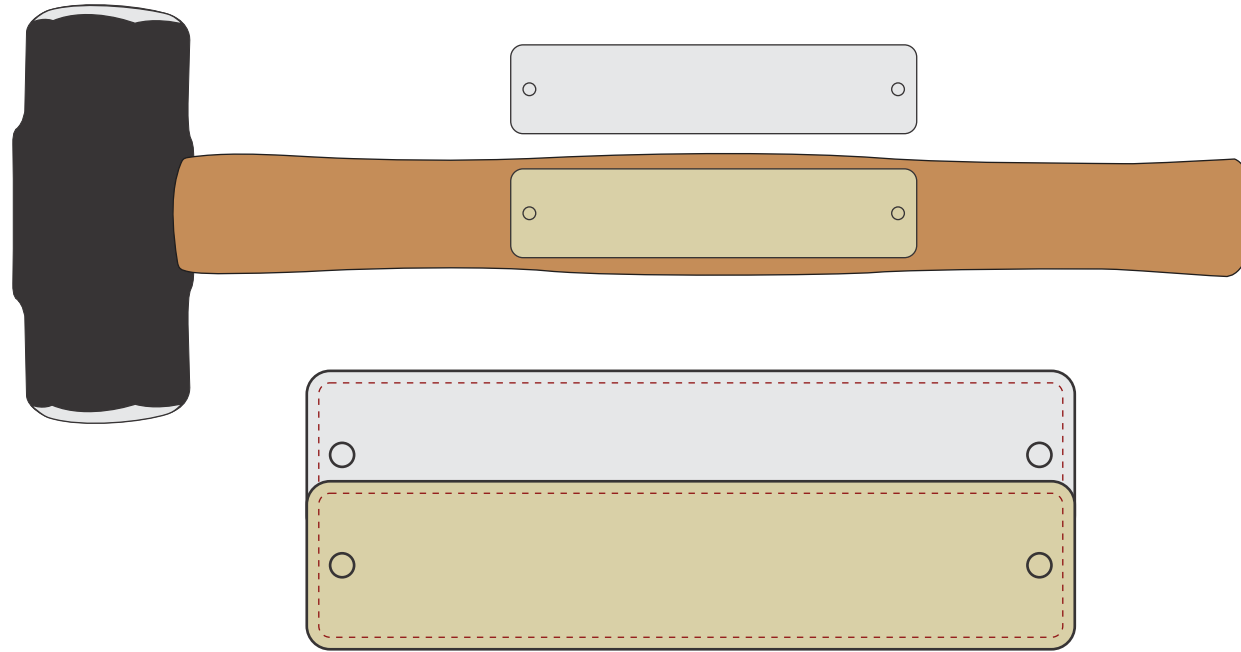

Item: 3402008 - Ceremonial Unplated Mini Sledgehammer

www.EAGawards.com

Personalization Area: 3.875"W x .75"H

Handle 2nd Side - Laser Engraved 4"W x 0.875"H Bright **Gold/Silver** Plate

PRODUCTION PROOF

Item: 3402008 - Ceremonial Unplated Mini Sledgehammer

www.EAGawards.com

Personalization Area: 3.875"W x .75"H

Handle - Full Color Printed 4"W x 0.875"H Brushed **Gold/Silver** Plate 

PRODUCTION PROOF

Item: 3402008 - Ceremonial Unplated Mini Sledgehammer

www.EAGawards.com

Personalization Area: 3.875"W x .75"H

Handle 2nd Side - Full Color Printed 4"W x 0.875"H Brushed **Gold/Silver** Plate 