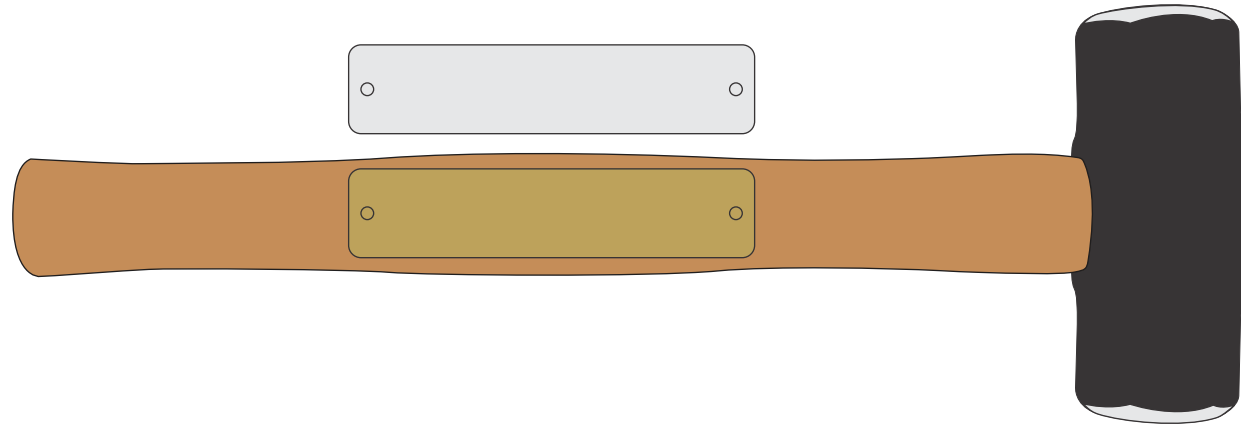

PRODUCTION PROOF

Item: 3402008 - Ceremonial Unplated Mini Sledgehammer

www.EAGawards.com

Personalization Area: 8"W x .75"H

Handle - Laser Engraved w/ Specify Color Fill

Handle Color Fill Options:

- | | | | |
|----------|--------------|------------|------------|
| Black | Yellow | Blue | Berry Pink |
| Burgundy | Hot Lime | Royal Blue | Purple |
| Red | Medium Green | Navy Blue | |
| Orange | Green | Pink | |

PRODUCTION PROOF

Item: 3402008 - Ceremonial Unplated Mini Sledgehammer

www.EAGawards.com

Personalization Area: 8"W x .75"H

Handle 2nd Side - Laser Engraved w/ Specify Color Fill

Handle Color Fill Options:

- | | | | |
|----------|--------------|------------|------------|
| Black | Yellow | Blue | Berry Pink |
| Burgundy | Hot Lime | Royal Blue | Purple |
| Red | Medium Green | Navy Blue | |
| Orange | Green | Pink | |

PRODUCTION PROOF

Item: 3402008 - Ceremonial Unplated Mini Sledgehammer

www.EAGawards.com

Personalization Area: 3.875"W x .75"H

Handle - Laser Engraved 4"W x 0.875"H Bright **Gold/Silver** Plate

PRODUCTION PROOF

Item: 3402008 - Ceremonial Unplated Mini Sledgehammer

www.EAGawards.com

Personalization Area: 3.875"W x .75"H

Handle 2nd Side - Laser Engraved 4"W x 0.875"H Bright **Gold/Silver** Plate

PRODUCTION PROOF

Item: 3402008 - Ceremonial Unplated Mini Sledgehammer