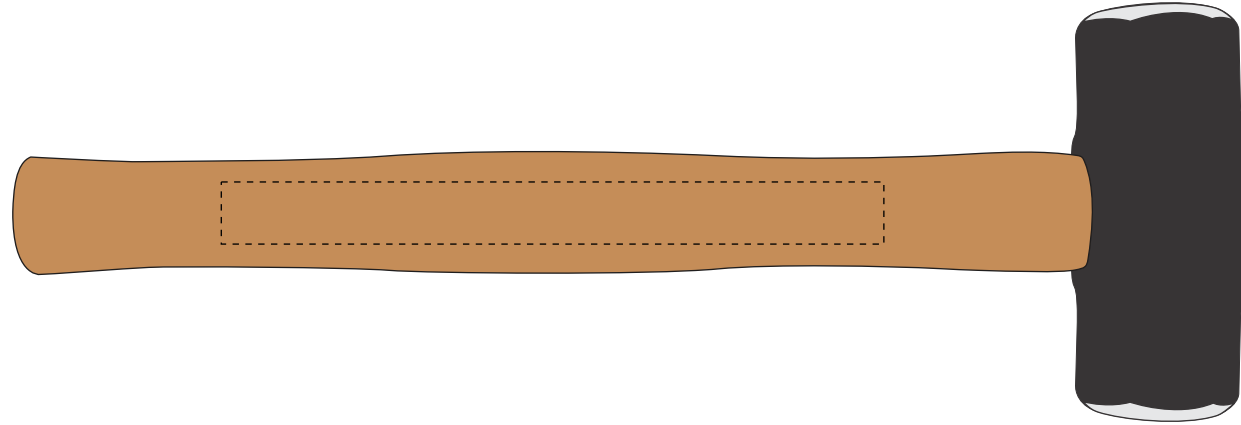

PRODUCTION PROOF

Item: 3402008 - Ceremonial Unplated Mini Sledgehammer

www.EAGawards.com

Personalization Area: 8"W x .75"H

Handle - Laser Engraved w/ Specify Color Fill

Handle Color Fill Options:

- | | | | |
|----------|--------------|------------|------------|
| Black | Yellow | Blue | Berry Pink |
| Burgundy | Hot Lime | Royal Blue | Purple |
| Red | Medium Green | Navy Blue | |
| Orange | Green | Pink | |

PRODUCTION PROOF

Item: 3402008 - Ceremonial Unplated Mini Sledgehammer

www.EAGawards.com

Personalization Area: 8"W x .75"H

Handle 2nd Side - Laser Engraved w/ Specify Color Fill

Handle Color Fill Options:

- | | | | |
|----------|--------------|------------|------------|
| Black | Yellow | Blue | Berry Pink |
| Burgundy | Hot Lime | Royal Blue | Purple |
| Red | Medium Green | Navy Blue | |
| Orange | Green | Pink | |

PRODUCTION PROOF

Item: 3402008 - Ceremonial Unplated Mini Sledgehammer

www.EAGawards.com

Personalization Area: 3.875"W x .75"H

Handle - Laser Engraved 4"W x 0.875"H Bright **Gold/Silver** Plate

PRODUCTION PROOF

Personalization Area: 3.875"W x .75"H

Handle 2nd Side - Full Color Printed 4"W x 0.875"H Brushed **Gold/Silver** Plate 