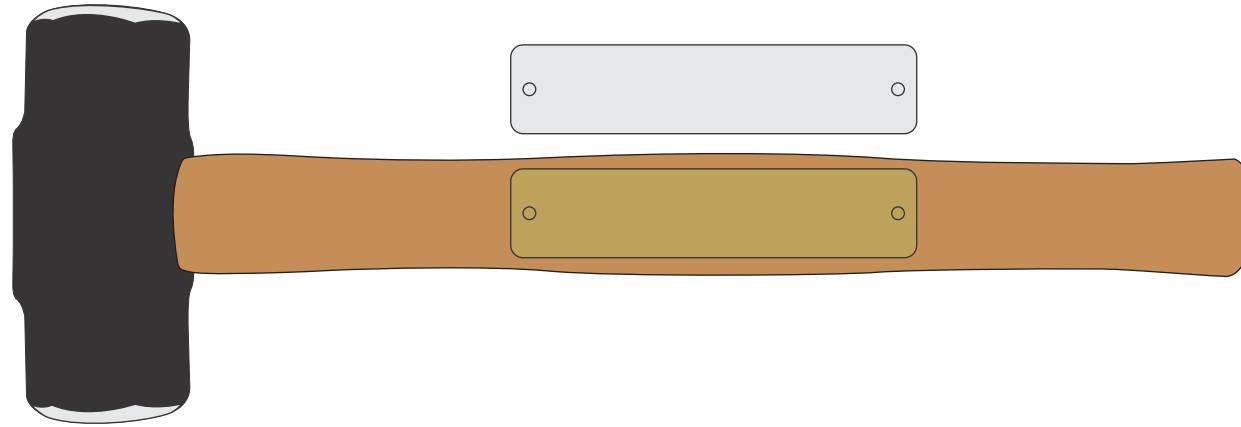

PRODUCTION PROOF

Item: 3402008 - Ceremonial Unplated Mini Sledgehammer

www.EAGawards.com

Personalization Area: 8"W x .75"H

Handle - Laser Engraved w/ Specify Color Fill

Handle Color Fill Options:

- | | | | |
|----------|--------------|------------|------------|
| Black | Yellow | Blue | Berry Pink |
| Burgundy | Hot Lime | Royal Blue | Purple |
| Red | Medium Green | Navy Blue | |
| Orange | Green | Pink | |

PRODUCTION PROOF

Item: 3402008 - Ceremonial Unplated Mini Sledgehammer

www.EAGawards.com

Personalization Area: 8"W x .75"H

Handle 2nd Side - Laser Engraved w/ Specify Color Fill

Handle Color Fill Options:

- | | | | |
|----------|--------------|------------|------------|
| Black | Yellow | Blue | Berry Pink |
| Burgundy | Hot Lime | Royal Blue | Purple |
| Red | Medium Green | Navy Blue | |
| Orange | Green | Pink | |

PRODUCTION PROOF

Item: 3402008 - Ceremonial Unplated Mini Sledgehammer

www.EAGawards.com

Personalization Area: 3.875"W x .75"H

Handle - Laser Engraved 4"W x 0.875"H Bright **Gold/Silver** Plate

PRODUCTION PROOF

Item: 3402008 - Ceremonial Unplated Mini Sledgehammer

www.EAGawards.com

Personalization Area: 3.875"W x .75"H

Handle 2nd Side - Laser Engraved 4"W x 0.875"H Bright **Gold/Silver** Plate

PRODUCTION PROOF

Item: 3402008 - Ceremonial Unplated Mini Sledgehammer