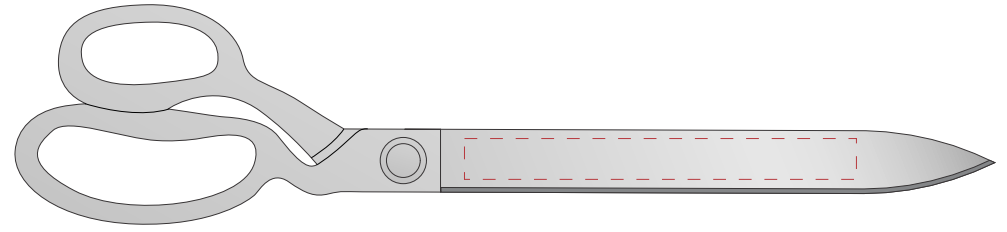

PRODUCTION PROOF

Item: 3603004 - 15" Chrome Ceremonial Scissors

www.EAGawards.com

Personalization Area: 6"W x 0.625"H

Full Color Printed - Front 

PRODUCTION PROOF

Item: 3603004 - 15" Chrome Ceremonial Scissors

www.EAGawards.com

Personalization Area: 6"W x 0.625"H

Full Color Printed - Back 

PRODUCTION PROOF
Item: 3603004 - 15" Chrome Ceremonial Scissors
www.EAGawards.com

Personalization Area: 6"W x 0.625"H

Laser Engraved - Front

PRODUCTION PROOF

Item: 3603004 - 15" Chrome Ceremonial Scissors

www.EAGawards.com

Personalization Area: 6"W x 0.625"H

Laser Engraved - Back

PRODUCTION PROOF
Item: 3603004 - 15" Chrome Ceremonial Scissors
www.EAGawards.com

Personalization Area: 6"W x 0.625"H

Rotary Engraved - Front

PRODUCTION PROOF

Item: 3603004 - 15" Chrome Ceremonial Scissors

www.EAGawards.com

Personalization Area: 6"W x 0.625"H

Rotary Engraved - Back