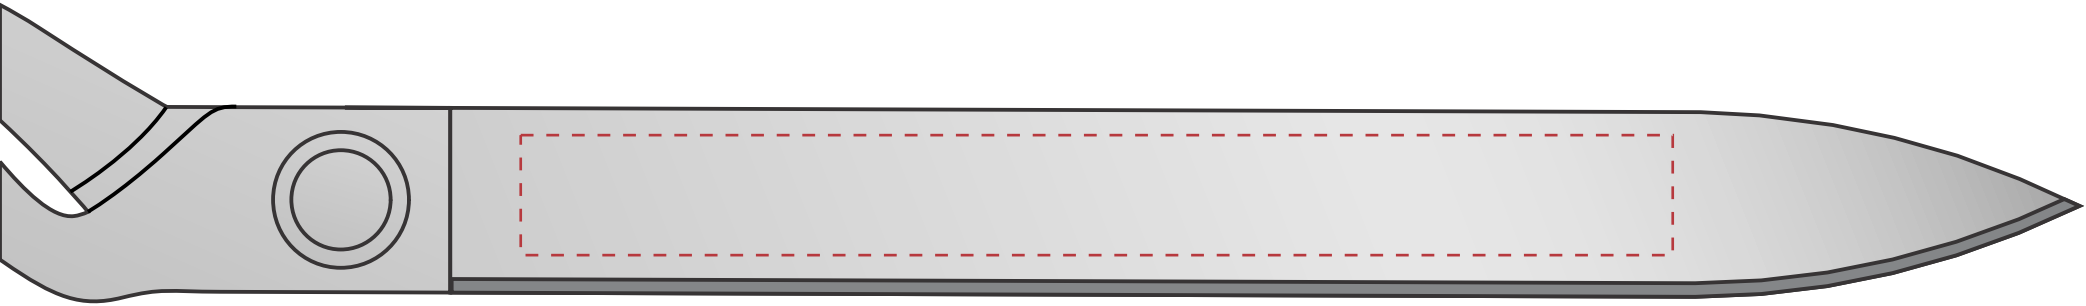

PRODUCTION PROOF

Item: 3603004 - 15" Chrome Ceremonial Scissors

www.EAGawards.com

Personalization Area: 6"W x 0.625"H

Full Color Printed - Front 

PRODUCTION PROOF

Item: 3603004 - 15" Chrome Ceremonial Scissors

www.EAGawards.com

Personalization Area: 6"W x 0.625"H

Full Color Printed - Back 

PRODUCTION PROOF
Item: 3603004 - 15" Chrome Ceremonial Scissors
www.EAGawards.com

Personalization Area: 6"W x 0.625"H

Laser Engraved - Front

PRODUCTION PROOF

Item: 3603004 - 15" Chrome Ceremonial Scissors

www.EAGawards.com

Personalization Area: 6"W x 0.625"H

Laser Engraved - Back

PRODUCTION PROOF
Item: 3603004 - 15" Chrome Ceremonial Scissors
www.EAGawards.com