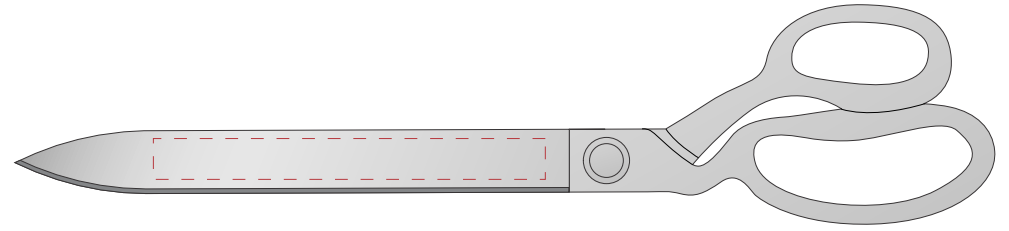

PRODUCTION PROOF

Item: 3603004 - 15" Chrome Ceremonial Scissors

www.EAGawards.com

Personalization Area: 6"W x 0.625"H

Full Color Printed - Front 

PRODUCTION PROOF

Item: 3603004 - 15" Chrome Ceremonial Scissors

www.EAGawards.com

Personalization Area: 6"W x 0.625"H

Full Color Printed - Back 

PRODUCTION PROOF
Item: 3603004 - 15" Chrome Ceremonial Scissors
www.EAGawards.com

Personalization Area: 6"W x 0.625"H

Laser Engraved - Front