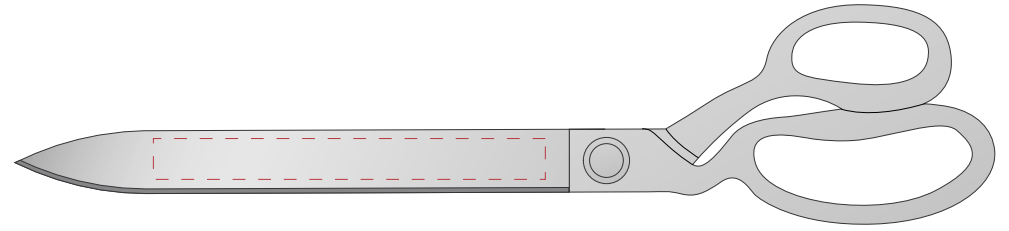

PRODUCTION PROOF

Item: 3603004 - 15" Chrome Ceremonial Scissors

www.EAGawards.com

Personalization Area: 6"W x 0.625"H

Full Color Printed - Front 

PRODUCTION PROOF

Item: 3603004 - 15" Chrome Ceremonial Scissors

www.EAGawards.com

Personalization Area: 6"W x 0.625"H

Full Color Printed - Back 

PRODUCTION PROOF
Item: 3603004 - 15" Chrome Ceremonial Scissors
www.EAGawards.com

Personalization Area: 6"W x 0.625"H

Laser Engraved - Front

PRODUCTION PROOF

Item: 3603004 - 15" Chrome Ceremonial Scissors

www.EAGawards.com

Personalization Area: 6"W x 0.625"H

Laser Engraved - Back

PRODUCTION PROOF
Item: 3603004 - 15" Chrome Ceremonial Scissors
www.EAGawards.com