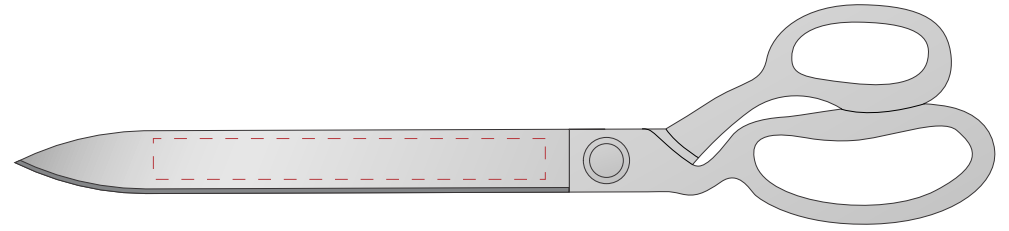

PRODUCTION PROOF

Item: 3603004 - 15" Chrome Ceremonial Scissors

www.EAGawards.com

Personalization Area: 6"W x 0.625"H

Laser Engraved - Back

PRODUCTION PROOF
Item: 3603004 - 15" Chrome Ceremonial Scissors
www.EAGawards.com

Personalization Area: 6"W x 0.625"H

Rotary Engraved - Front

PRODUCTION PROOF

Item: 3603004 - 15" Chrome Ceremonial Scissors

www.EAGawards.com

Personalization Area: 6"W x 0.625"H

Rotary Engraved - Back