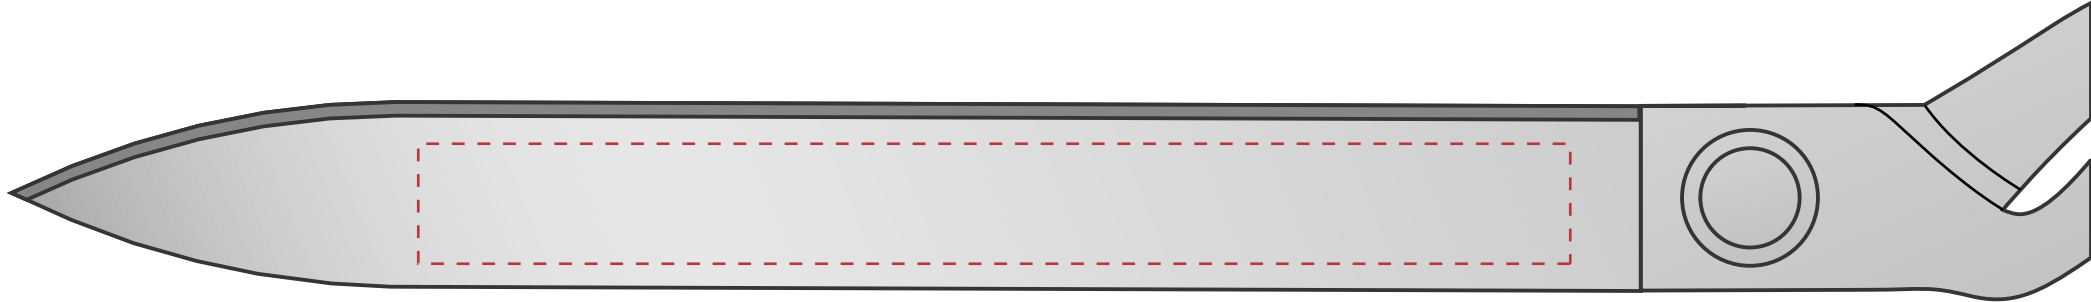

PRODUCTION PROOF

Item: 3603004 - 15" Chrome Ceremonial Scissors

www.EAGawards.com

Personalization Area: 6"W x 0.625"H

Full Color Printed - Front 

PRODUCTION PROOF

Item: 3603004 - 15" Chrome Ceremonial Scissors

www.EAGawards.com

Personalization Area: 6"W x 0.625"H

Full Color Printed - Back 

PRODUCTION PROOF
Item: 3603004 - 15" Chrome Ceremonial Scissors
www.EAGawards.com

Personalization Area: 6"W x 0.625"H

Laser Engraved - Front

PRODUCTION PROOF

Item: 3603004 - 15" Chrome Ceremonial Scissors

www.EAGawards.com

Personalization Area: 6"W x 0.625"H

Laser Engraved - Back

PRODUCTION PROOF
Item: 3603004 - 15" Chrome Ceremonial Scissors
www.EAGawards.com