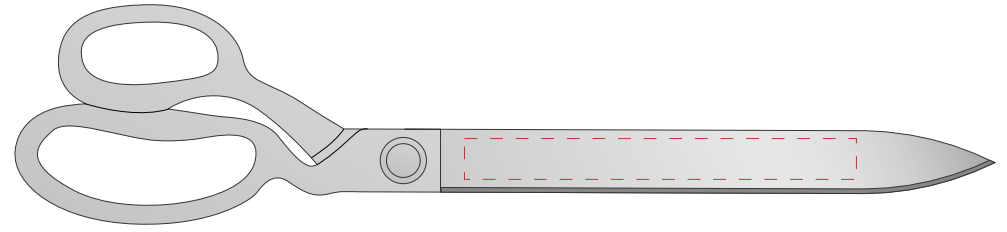

PRODUCTION PROOF

Item: 3603004 - 15" Chrome Ceremonial Scissors

www.EAGawards.com

Personalization Area: 6"W x 0.625"H

Full Color Printed - Front 

PRODUCTION PROOF

Item: 3603004 - 15" Chrome Ceremonial Scissors

www.EAGawards.com

Personalization Area: 6"W x 0.625"H

Full Color Printed - Back 

PRODUCTION PROOF
Item: 3603004 - 15" Chrome Ceremonial Scissors
www.EAGawards.com

Personalization Area: 6"W x 0.625"H

Laser Engraved - Front

PRODUCTION PROOF

Item: 3603004 - 15" Chrome Ceremonial Scissors

www.EAGawards.com

Personalization Area: 6"W x 0.625"H

Laser Engraved - Back

PRODUCTION PROOF
Item: 3603004 - 15" Chrome Ceremonial Scissors
www.EAGawards.com