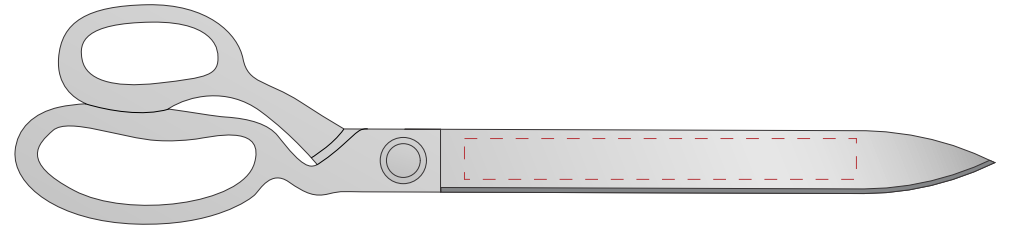

PRODUCTION PROOF

Item: 3603004 - 15" Chrome Ceremonial Scissors

www.EAGawards.com

Personalization Area: 6"W x 0.625"H

Full Color Printed - Front 

PRODUCTION PROOF

Item: 3603004 - 15" Chrome Ceremonial Scissors

www.EAGawards.com

Personalization Area: 6"W x 0.625"H

Full Color Printed - Back 

PRODUCTION PROOF
Item: 3603004 - 15" Chrome Ceremonial Scissors
www.EAGawards.com

Personalization Area: 6"W x 0.625"H

Laser Engraved - Front