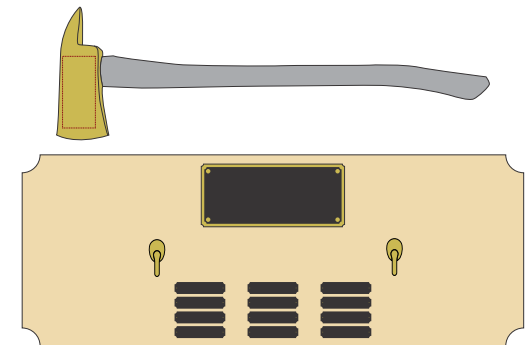

Engraving Area:
2.75"W x 6"H
(Shown at 100%)