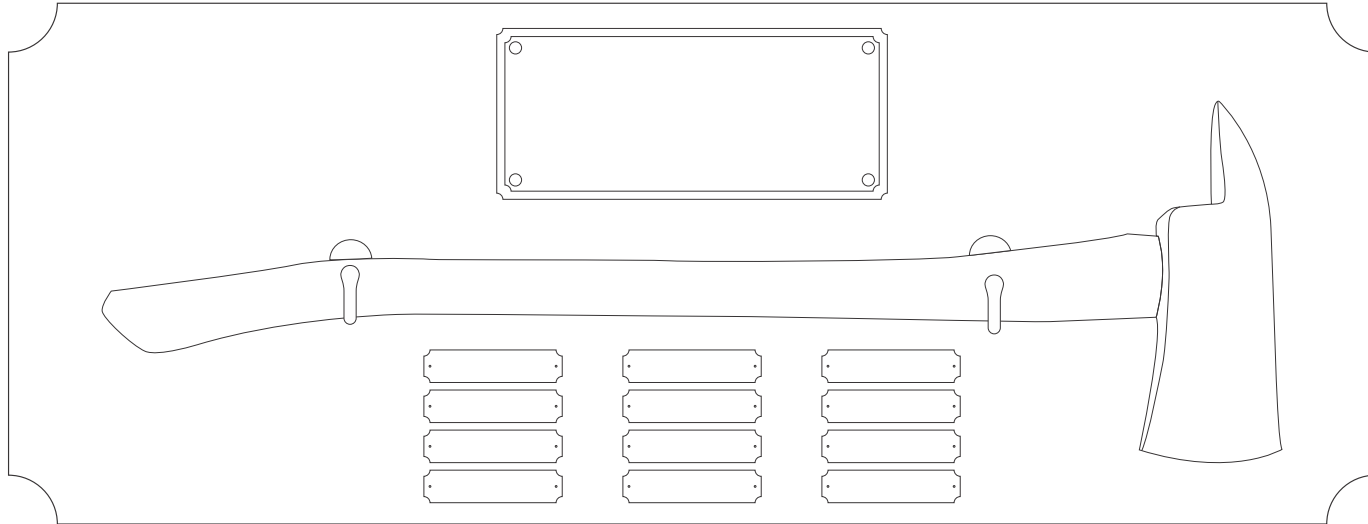

3309020

42"W x 16"H FF Perpetual Plaque: Oak | Mounting: Gold Plated Hardware | Axe Head: Gold Plated | Axe Handle: Specify
Production Proof