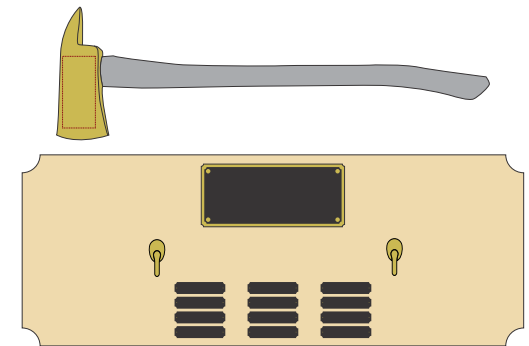

Engraving Area:
2.75"W x 6"H
(Shown at 100%)