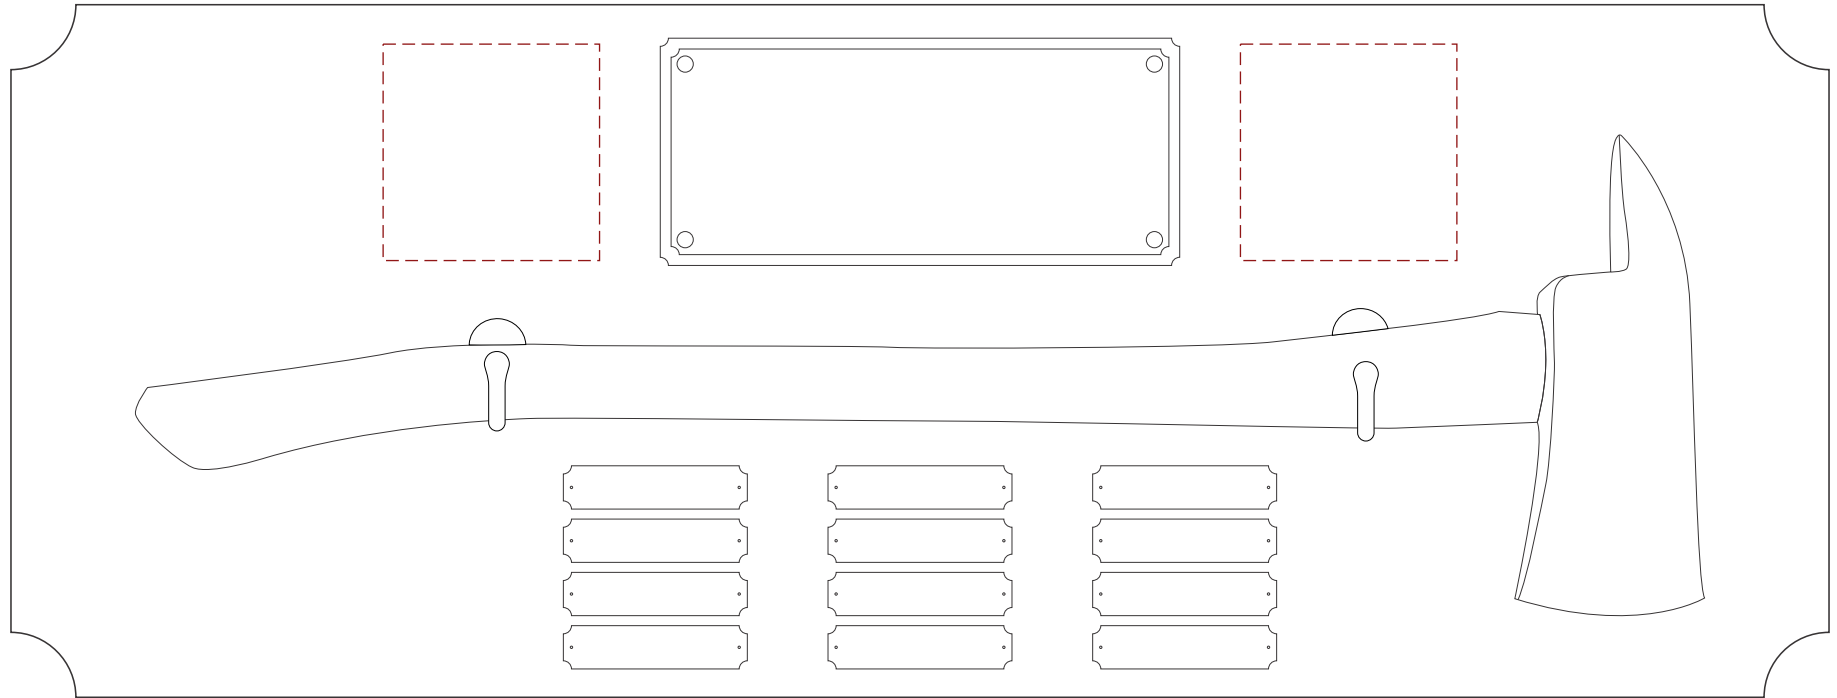

Laser Engraved - Axe Handle w/ **Specify** Color Fill

2nd Side

Axe Handle Color Options:

- Flamed
- Black
- Red
- Natural

Color Fill Options:

- Gold
- Black
- Red
- No Color Fill

3309020

42"W x 16"H FF Perpetual Plaque: Oak | Mounting: Gold Plated Hardware | Axe Head: Gold Plated | Axe Handle: **Specify**  
Production Proof