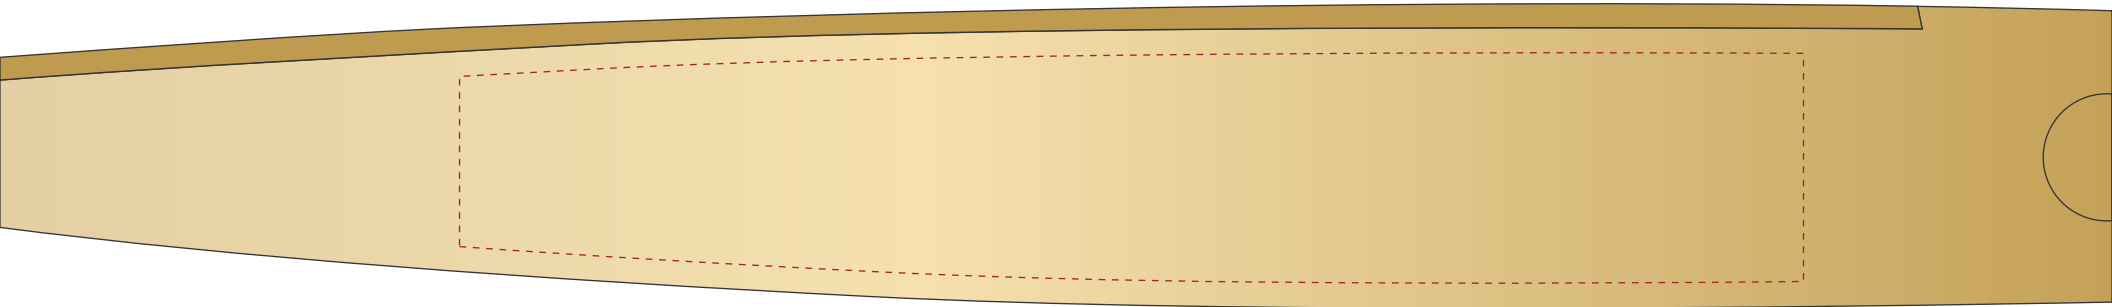

**PRODUCTION PROOF**

Item: 3606011 - 25" Ribbon Cutting Scissors

Handle Color: Gold Plated    Blade Color: Gold

[www.EAGawards.com](http://www.EAGawards.com)

Full Color Printed - Front 

Personalization Area: 7"W x 1.2"H

**PRODUCTION PROOF**

Item: 3606011 - 25" Ribbon Cutting Scissors

Handle Color: Gold Plated    Blade Color: Gold

[www.EAGawards.com](http://www.EAGawards.com)

Full Color Printed - Back 

Personalization Area: 7"W x 1.2"H