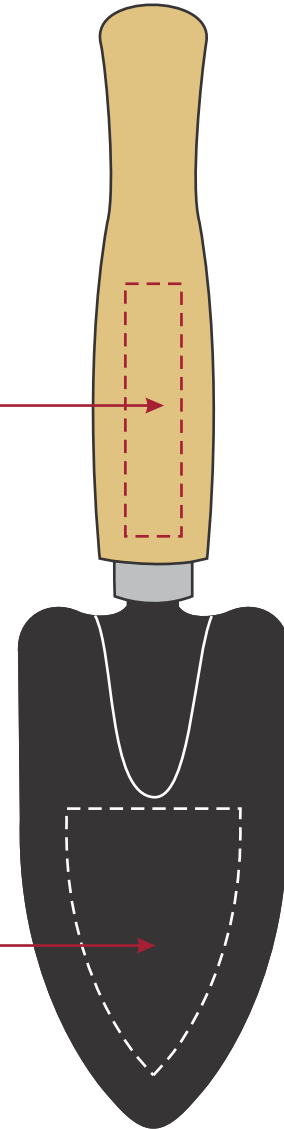

**PRODUCTION PROOF**  
Item: 10" Ceremonial Trowel

[www.EAGawards.com](http://www.EAGawards.com)

Personalization Area 5"W x 2.25"H

Personalization Area 1.5"W x 2.375"H

Spade:  
Rotary Engraved / FC Printed Vinyl

Handle:  
Laser Engraved - Dark Burn