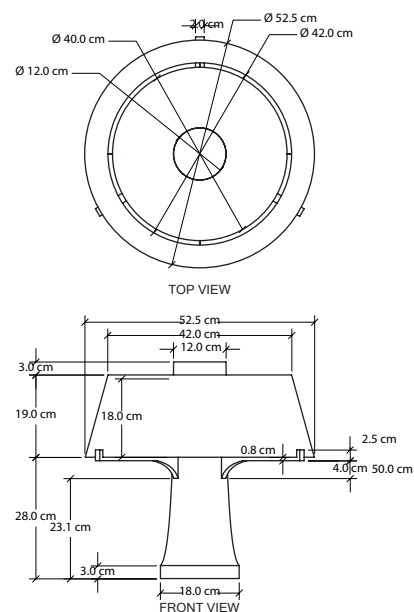

# ELAN ATELIER

**TREE TABLE LAMP**  
MS-L04A  
MUSE COLLECTION

**DIMENSIONS /**  
D 52.5 cm  
H 50 cm

**MATERIALS /**  
BRONZE,  
SHADE: LINEN

D 20.7 in  
H 19.7 in

**FINISH SHOWN**  
BLACK BRONZE

T/415.326.8200 E/INFO@ELANATELIER.COM  
ELANATELIER.COM