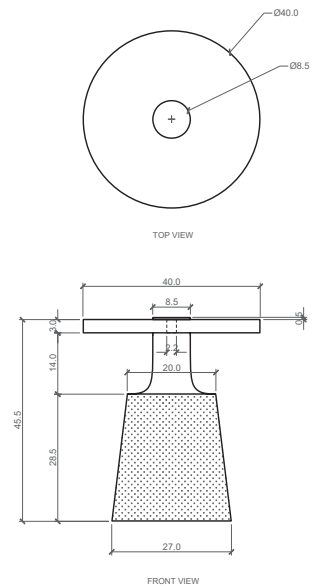

# ELAN ATELIER

**NECKED SIDE TABLE**  
MUSE COLLECTION

**DIMENSIONS /**  
**DIA** 40 cm  
**H** 45.5 cm

**MATERIALS /**  
PARCHMENT, BRONZE

**DIA** 15.7 in  
**H** 17.9 in

**STANDARD FINISH SHOWN /**  
CHABLIS PARCHMENT, BRASS,  
ANTIQUÉ BRONZE