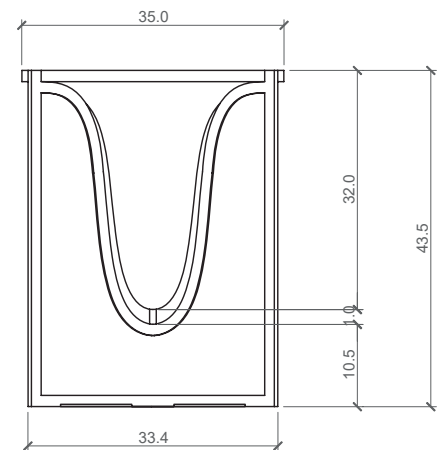

# ELAN ATELIER

TOP VIEW

FRONT VIEW

### DIMENSIONS / (SIDE TABLE)

**DIA** 35 cm  
**H** 43.5 cm

**DIA** 13.8 in  
**H** 17.1 in

### DIMENSIONS / (CENTER TABLE)

**DIA** 102 cm  
**H** 77 cm

**DIA** 40 in  
**H** 30 in