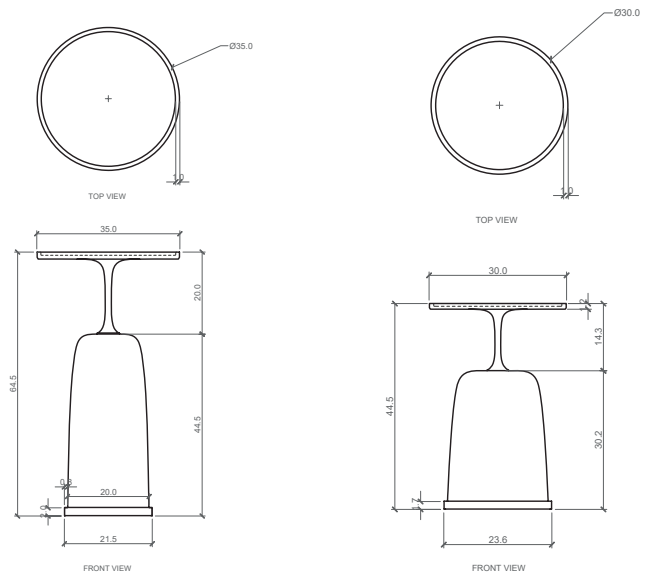

ELAN ATELIER

ALTAI SIDE TABLE
(SMALL)/
(LARGE)/
MUSE COLLECTION

DIMENSIONS /
DIA 30 cm (S)
35 cm (L)
H 44.5 cm (S)
63.5 cm (L)

MATERIALS /
BRONZE, MARBLE

DIA 11.8 in (S)
13.8 in (L)
H 17.5 in (S)
25 in (L)