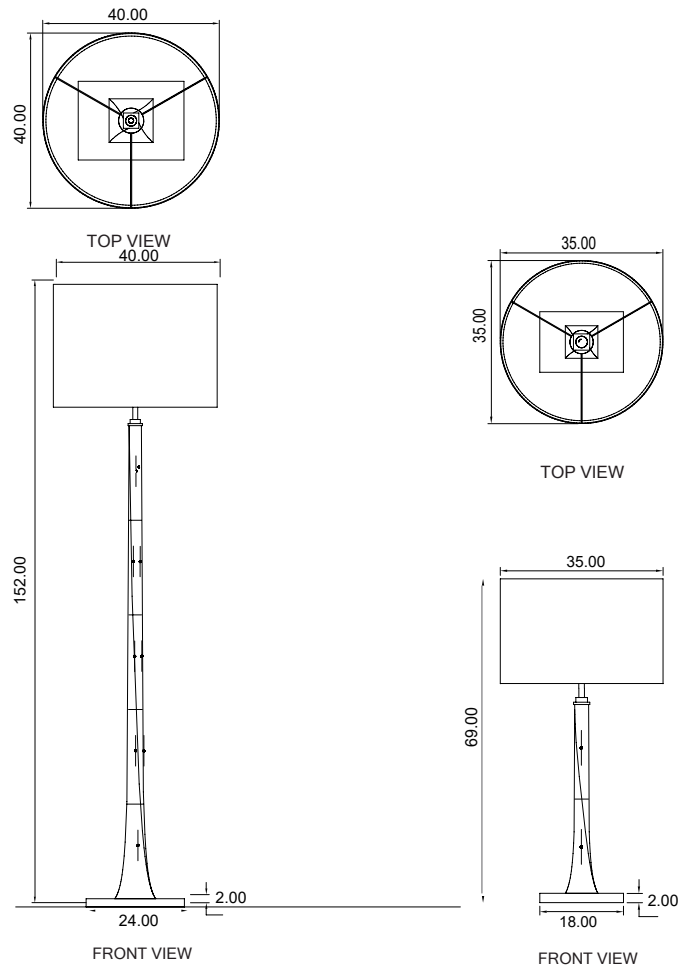

ELAN ATELIER

URAL LAMP MUSE COLLECTION

DIMENSIONS /

DIA 35 cm (S)
40 cm (L)

H 69 cm (S)
152 cm (L)

MATERIALS /

SHAGREEN, BRONZE,
SHADE: LINEN

DIA 13.8 in (S)
15.7 in (L)

H 27.2 in (S)
59.8 in (L)

STANDARD FINISH SHOWN /
SPECKLED OYSTER SHAGREEN,
DARK BRONZE