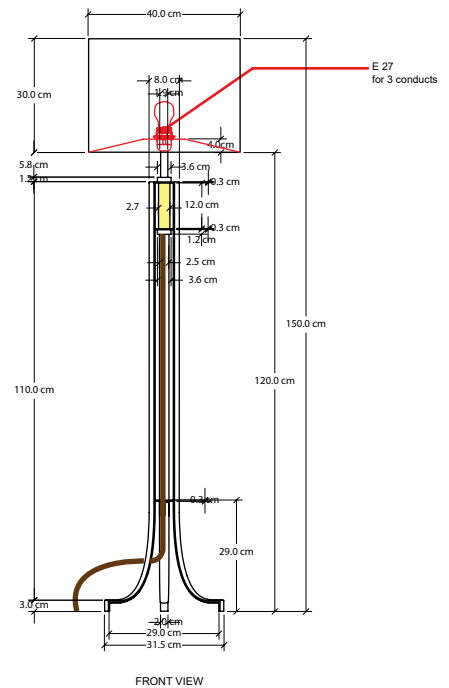

ELAN ATELIER

STANLEY LAMP
MUSE COLLECTION

DIMENSIONS /

DIA 40 cm
H 150 cm

MATERIALS /

BRONZE, SHAGREEN,
SHADE: LINEN

DIA 15.7 in
H 59 in

STANDARD FINISH SHOWN /
DARK BRONZE,
CAFE ROYAL SHAGREEN