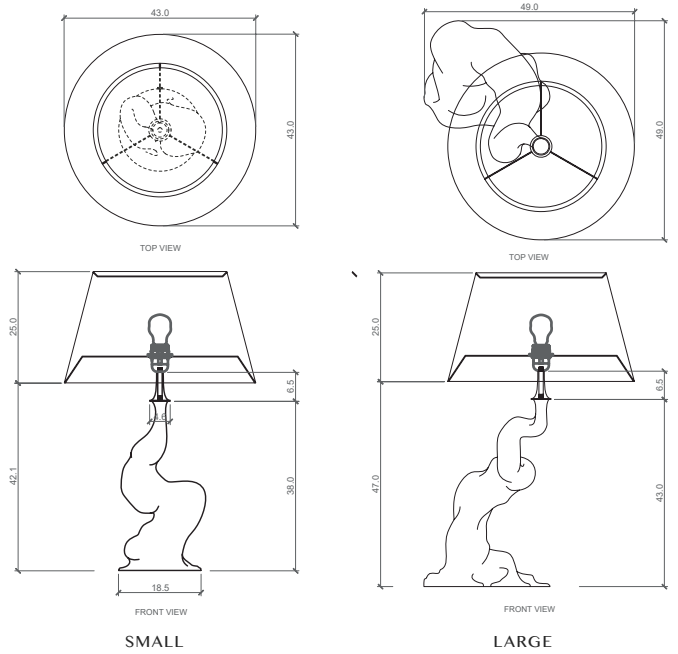

ELAN ATELIER

MOYOGI LAMP
 (SMALL)/
 (LARGE)/
 MUSE COLLECTION

DIMENSIONS /
W 43 cm (S) / 57 cm (L)
D 43 cm (S) / 44 cm (L)
H 66 cm (S) / 71 cm (L)

MATERIALS /
 BRONZE, SHADE: LINEN

W 16.9 in (S) / 22.4 in (L)
D 16.9 in (S) / 17.3 in (L)
H 26 in (S) / 28 in (L)