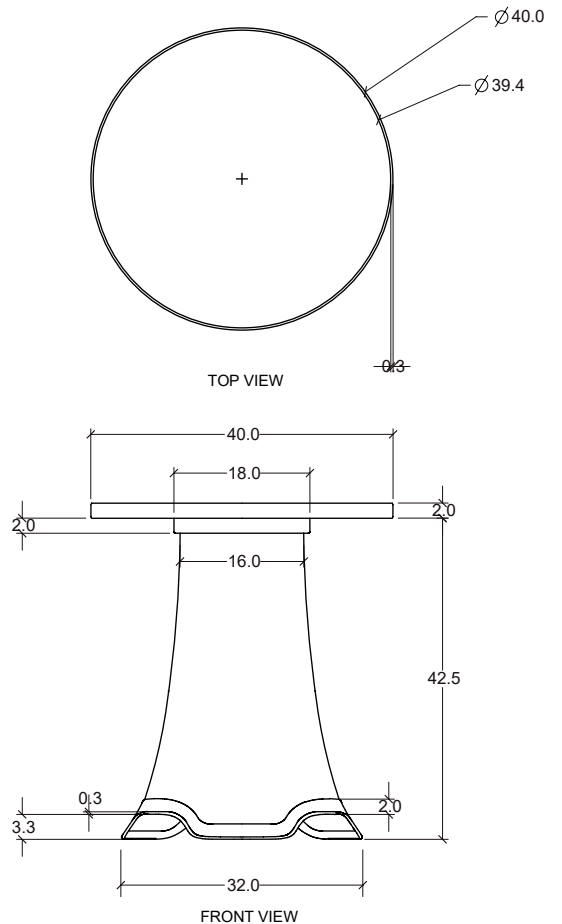

# ELAN ATELIER

**MING SIDE TABLE**  
MUSE COLLECTION

**DIMENSIONS /**  
**DIA** 40 cm  
**H** 45 cm

**DIA** 15.7 in  
**H** 17.7 in

**MATERIALS /**  
BRONZE

**STANDARD FINISH SHOWN /**  
DARK BRONZE