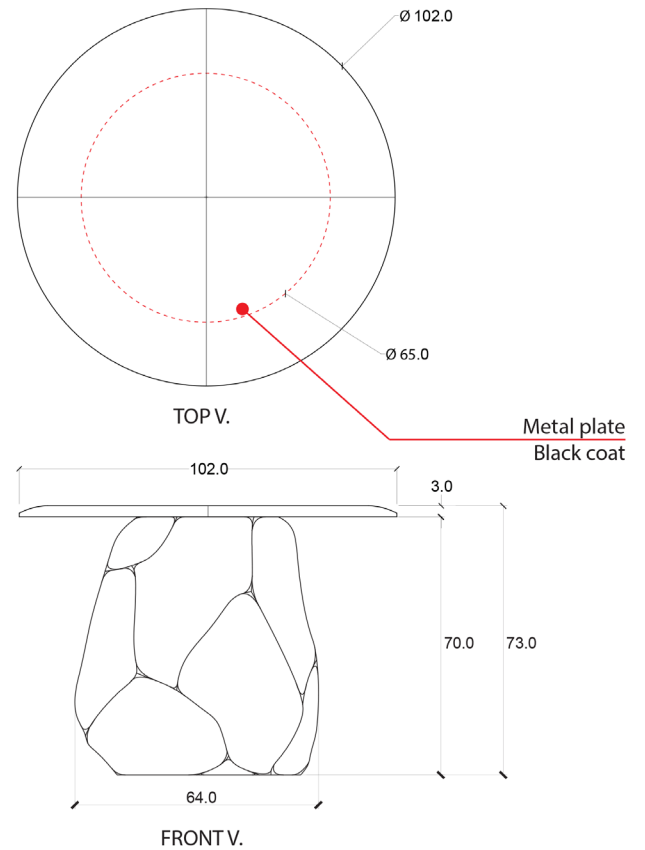

ELAN ATELIER

MANHATTAN CENTER TABLE
MUSE COLLECTION

DIMENSIONS / MATERIALS /
DIA 102 cm
H 73 cm
PARCHMENT, BRONZE

DIA 40 in
H 28.7 in

STANDARD FINISH SHOWN /
CHABLIS PARCHMENT,
ANTIQUÉ BRONZE