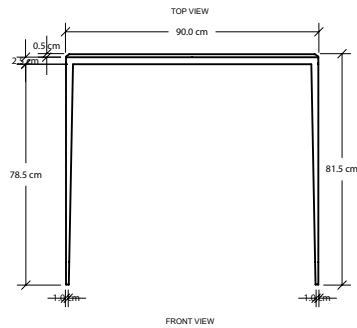

ELAN ATELIER

SMALL

LARGE

LINEAR CONSOLE TABLE
(SMALL) /
(LARGE) /
MUSE COLLECTION

DIMENSIONS /

W 90 cm (S) / 130 cm (L)
D 22 cm (S) / 30 cm (L)
H 81 cm (S) / 81 cm (L)

W 35.4 in (S) / 51.2 in (L)
D 8.7 in (S) / 11.8 in (L)
H 31.9 in (S) / 31.9 in (L)