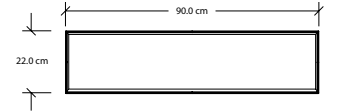

ELAN ATELIER

SMALL

LARGE

LINEAR CONSOLE TABLE
(SMALL) /
(LARGE) /
MUSE COLLECTION

DIMENSIONS /

W 90 cm (S) / 130 cm (L)
D 22 cm (S) / 30 cm (L)
H 81 cm (S) / 81 cm (L)

W 35.4 in (S) / 51.2 in (L)
D 8.7 in (S) / 11.8 in (L)
H 31.9 in (S) / 31.9 in (L)