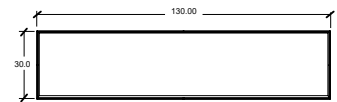

ELAN ATELIER

SMALL

LARGE

LINEAR CONSOLE TABLE
(SMALL) /
(LARGE) /
MUSE COLLECTION

DIMENSIONS /

W 90 cm (S) / 130 cm (L)
D 22 cm (S) / 30 cm (L)
H 81 cm (S) / 81 cm (L)

W 35.4 in (S) / 51.2 in (L)
D 8.7 in (S) / 11.8 in (L)
H 31.9 in (S) / 31.9 in (L)