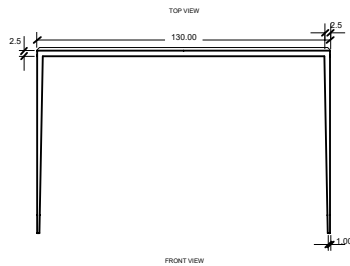

ELAN ATELIER

SMALL

LARGE

LINEAR CONSOLE TABLE
(SMALL) /
(LARGE) /
MUSE COLLECTION

DIMENSIONS /

W 90 cm (S) / 130 cm (L)
D 22 cm (S) / 30 cm (L)
H 81 cm (S) / 81 cm (L)

W 35.4 in (S) / 51.2 in (L)
D 8.7 in (S) / 11.8 in (L)
H 31.9 in (S) / 31.9 in (L)