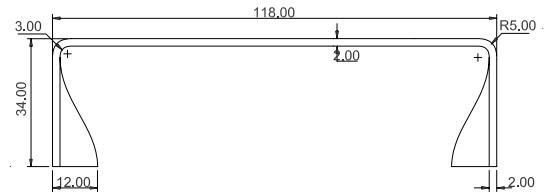

ELAN ATELIER

TOP VIEW

FRONT VIEW

TOP VIEW

FRONT VIEW

KHETAN BENCH
(SMALL) /
(LARGE) /
MUSE COLLECTION

DIMENSIONS /
W 55 cm (S) / 118 cm (L)
D 33.5 cm (S) / 33.5 cm (L)
H 45 cm (S) / 45 cm (L)

MATERIALS /
BRONZE

W 21.6 in (S) / 46.5 in (L)
D 13.2 in (S) / 13.2 in (L)
H 17.7 in (S) / 17.7 in (L)

STANDARD FINISH SHOWN /
ANTIQUÉ BRONZE,
SILVER BRONZE, BRASS