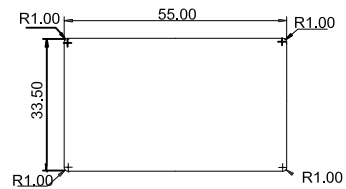

ELAN ATELIER

TOP VIEW

FRONT VIEW

TOP VIEW

FRONT VIEW

KHETAN BENCH
(SMALL) /
(LARGE) /
MUSE COLLECTION

DIMENSIONS /
W 55 cm (S) / 118 cm (L)
D 33.5 cm (S) / 33.5 cm (L)
H 45 cm (S) / 45 cm (L)

MATERIALS /
BRONZE

W 21.6 in (S) / 46.5 in (L)
D 13.2 in (S) / 13.2 in (L)
H 17.7 in (S) / 17.7 in (L)

STANDARD FINISH SHOWN /
ANTIQUÉ BRONZE,
SILVER BRONZE, BRASS