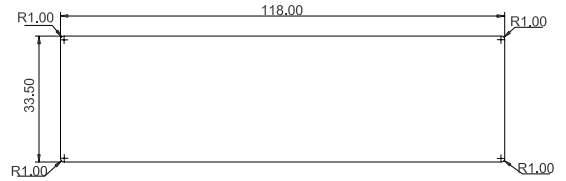

ELAN ATELIER

TOP VIEW

FRONT VIEW

TOP VIEW

FRONT VIEW

KHETAN BENCH
(SMALL) /
(LARGE) /
MUSE COLLECTION

DIMENSIONS /
W 55 cm (S) / 118 cm (L)
D 33.5 cm (S) / 33.5 cm (L)
H 45 cm (S) / 45 cm (L)

MATERIALS /
BRONZE

W 21.6 in (S) / 46.5 in (L)
D 13.2 in (S) / 13.2 in (L)
H 17.7 in (S) / 17.7 in (L)

STANDARD FINISH SHOWN /
ANTIQUÉ BRONZE,
SILVER BRONZE, BRASS