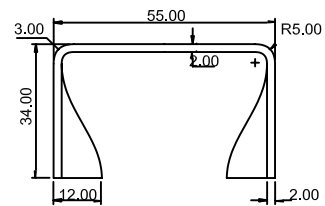

ELAN ATELIER

TOP VIEW

FRONT VIEW

TOP VIEW

FRONT VIEW

KHETAN BENCH
(SMALL) /
(LARGE) /
MUSE COLLECTION

DIMENSIONS /
W 55 cm (S) / 118 cm (L)
D 33.5 cm (S) / 33.5 cm (L)
H 45 cm (S) / 45 cm (L)

MATERIALS /
BRONZE

W 21.6 in (S) / 46.5 in (L)
D 13.2 in (S) / 13.2 in (L)
H 17.7 in (S) / 17.7 in (L)

STANDARD FINISH SHOWN /
ANTIQUÉ BRONZE,
SILVER BRONZE, BRASS