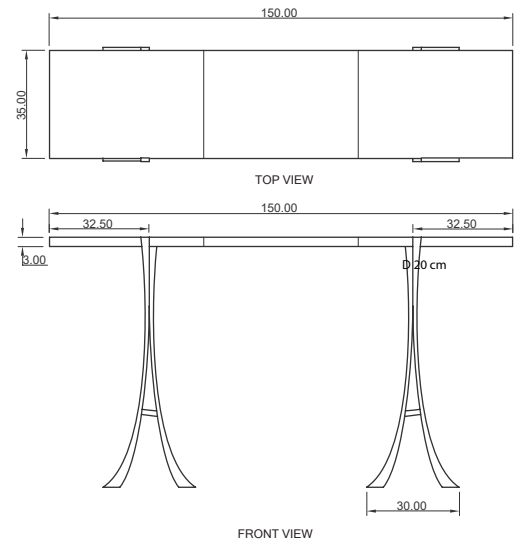

ELAN ATELIER

KATANA CONSOLE MUSE COLLECTION

DIMENSIONS /

W 150 cm

D 37 cm

H 81 cm

MATERIALS /

PARCHMENT, BRONZE

W 59 in

D 14.6 in

H 31.9 in

STANDARD FINISH SHOWN /
CHABLIS PARCHMENT, BRASS