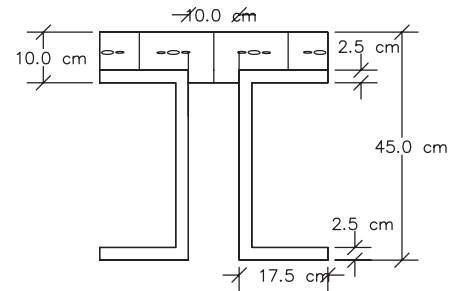

ELAN ATELIER

TOP VIEW

FRONT VIEW

HUGO SIDE TABLE MUSE COLLECTION

DIMENSIONS /

W 45 cm
D 33 cm
H 45 cm

MATERIALS / SHAGREEN, BRONZE

W 17.7 in
D 13 in
H 17.7 in