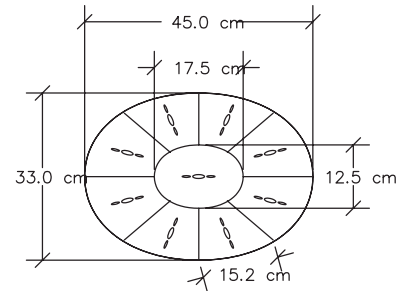

ELAN ATELIER

TOP VIEW

FRONT VIEW

HUGO SIDE TABLE MUSE COLLECTION

DIMENSIONS /

W 45 cm
D 33 cm
H 45 cm

MATERIALS / SHAGREEN, BRONZE

W 17.7 in
D 13 in
H 17.7 in