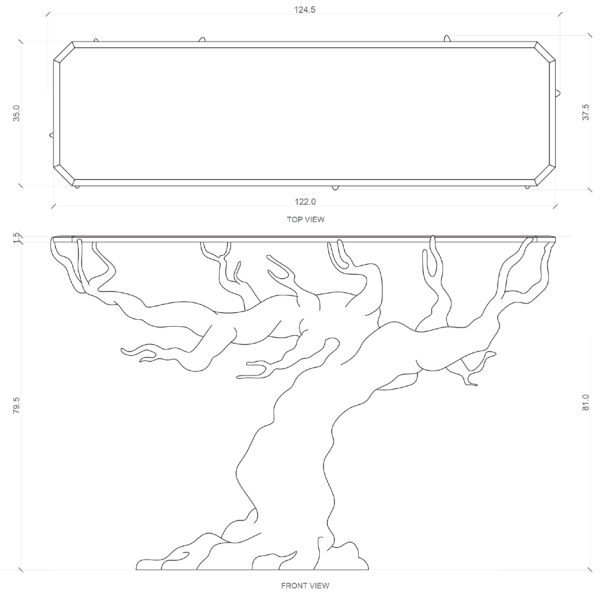

ELAN ATELIER

FOREST CONSOLE MUSE COLLECTION

DIMENSIONS /
W 122 cm
D 36.5 cm
H 81 cm

MATERIALS /
BRONZE, GLASS WITH GOLD LEAF EDGE

W 48 in
D 14.4 in
H 31.9 in

STANDARD FINISH SHOWN /
ANTIQUÉ BRONZE WITH HIGHLIGHT