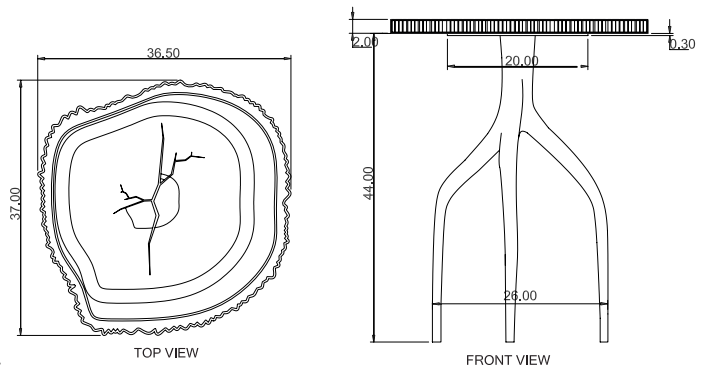

## EARTH SIDE TABLE MUSE COLLECTION

### DIMENSIONS /

**W** 37 cm  
**D** 37 cm  
**H** 46 cm

### MATERIALS /

PETRIFIED WOOD, BRONZE

**W** 14.6 in  
**D** 14.6 in  
**H** 18.1 in

**STANDARD FINISH SHOWN /**  
PETRIFIED WOOD,  
ANTIQUÉ GOLD BRONZE