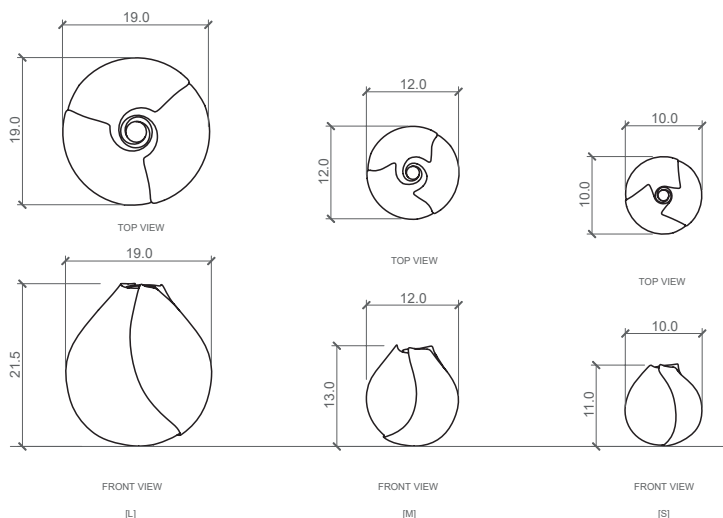

ELAN ATELIER

DEW VASE
(SMALL)/
(MEDIUM)/
(LARGE)/
MUSE COLLECTION

DIMENSIONS /
DIA 10 cm (S) / 12 cm (M) / 19 cm (L)
H 11 cm (S) / 13 cm (M) / 21.5 cm (L)
DIA 3.9 in (S) / 4.7 in (M) / 7.5 in (L)
H 4.3 in (S) / 5.1 in (M) / 8.5 in (L)