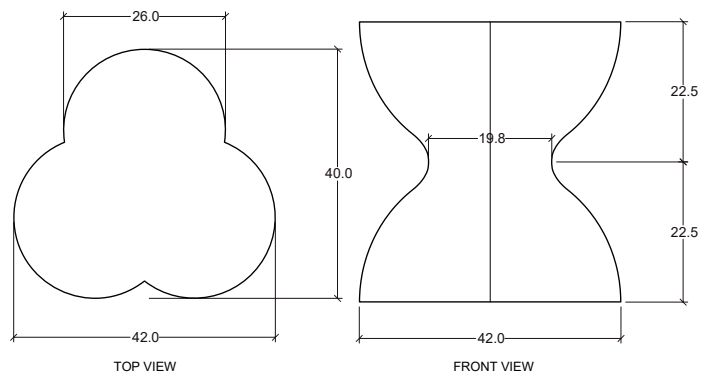

ELAN ATELIER

CLUB STOOL
MUSE COLLECTION

DIMENSIONS /
W 42 cm
D 40 cm
H 45 cm

MATERIALS /
BRONZE

W 16.5 in
D 15.7 in
H 17.7 in

STANDARD FINISH SHOWN /
DARK BRONZE