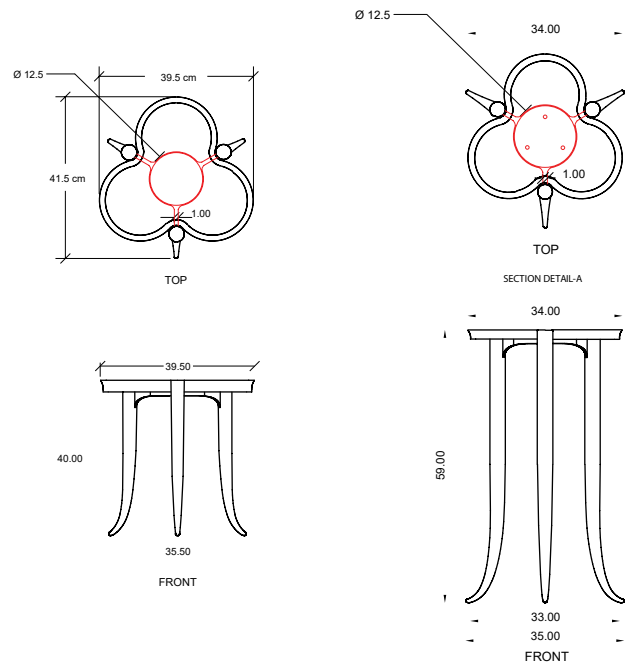

# ELAN ATELIER

**CHIME SIDE TABLE**  
(SMALL)/  
(LARGE)/  
MUSE COLLECTION

**DIMENSIONS / MATERIALS /**  
**W** 39.5 cm (S)  
 34 cm (L)  
**D** 39.5 cm (S)  
 34 cm (L)  
**H** 40 cm (S)  
 59 cm (L)  
**LACQUER, BRONZE**