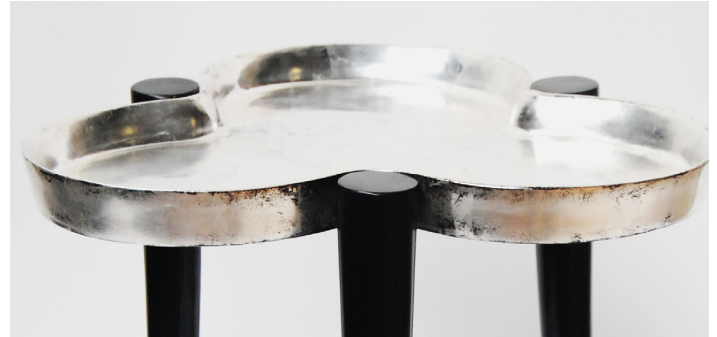

# ELAN ATELIER

**CHIME SIDE TABLE**  
(SMALL)/  
(LARGE)/  
MUSE COLLECTION

**DIMENSIONS / MATERIALS /**  
**W** 39.5 cm (S)  
 34 cm (L)  
**D** 39.5 cm (S)  
 34 cm (L)  
**H** 40 cm (S)  
 59 cm (L)  
**LACQUER, BRONZE**

**STANDARD FINISH SHOWN /**  
 SILVER LEAF OR  
 GOLD LEAF LACQUER,  
 DARK BRONZE