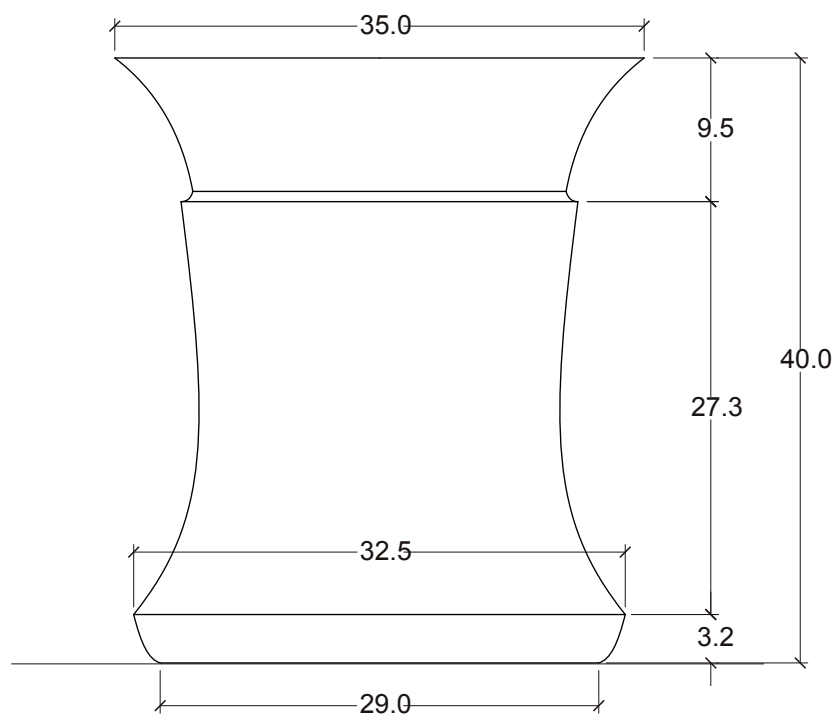

MUSE

BY ELAN ATELIER

BRONZE BELLA
STOOL

MD-FU-1.1-13-002-001

DIMENSION

DIA 35 x H40 cm

COLLECTION

2013

PAPER A4

DATE :

OVERALL

SHEET 1/1

TOP VIEW

FRONT VIEW