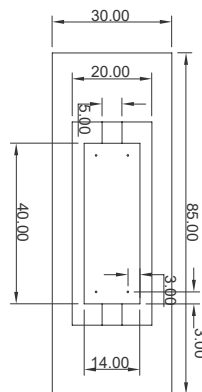

ELAN ATELIER

TOP VIEW

FRONT VIEW

BELL CONSOLE
MUSE COLLECTION

DIMENSIONS /
W 85 cm
D 30 cm
H 70 cm

MATERIALS /
SHAGREEN, BRONZE

W 33.5 in
D 11.8 in
H 27.5 in

STANDARD FINISH SHOWN /
CHIFFON SHAGREEN, DARK BRONZE