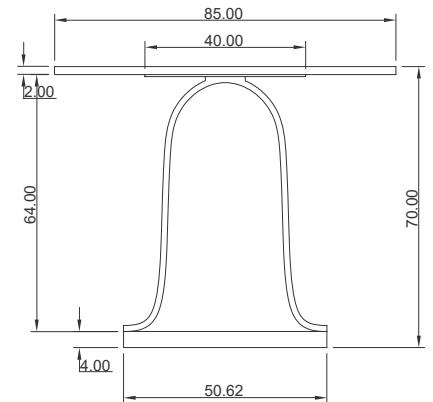

ELAN ATELIER

TOP VIEW

FRONT VIEW

BELL CONSOLE
MUSE COLLECTION

DIMENSIONS /
W 85 cm
D 30 cm
H 70 cm

MATERIALS /
SHAGREEN, BRONZE

W 33.5 in
D 11.8 in
H 27.5 in

STANDARD FINISH SHOWN /
CHIFFON SHAGREEN, DARK BRONZE