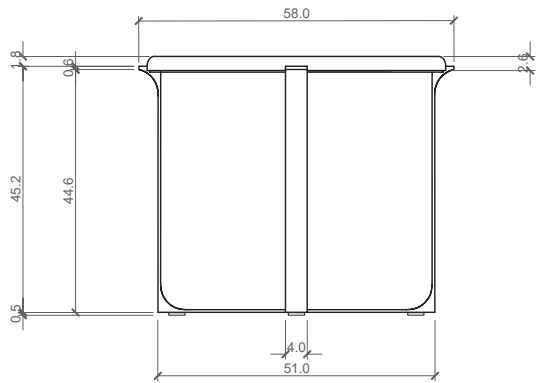

ELAN ATELIER

TOP VIEW

FRONT VIEW

ARCH SQUARE SIDE TABLE
MUSE COLLECTION

DIMENSIONS /

W 58 cm
D 43 cm
H 47.5 cm

MATERIALS /

PARCHMENT, BRONZE

W 22.8 in
D 16.9 in
H 18.7 in

STANDARD FINISH SHOWN /

CHABLIS PARCHMENT,
FLAXEN BRONZE