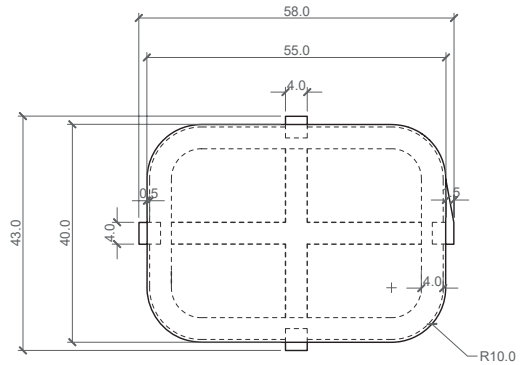

ELAN ATELIER

TOP VIEW

FRONT VIEW

ARCH SQUARE SIDE TABLE
MUSE COLLECTION

DIMENSIONS /

W 58 cm
D 43 cm
H 47.5 cm

MATERIALS /

PARCHMENT, BRONZE

W 22.8 in
D 16.9 in
H 18.7 in

STANDARD FINISH SHOWN /

CHABLIS PARCHMENT,
FLAXEN BRONZE