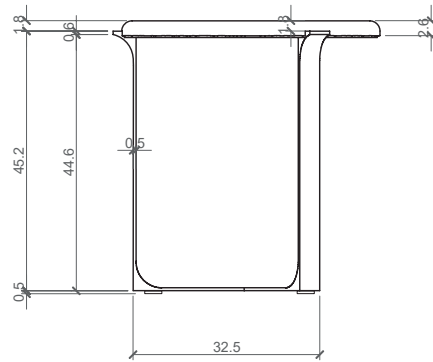

# ELAN ATELIER

TOP VIEW

FRONT VIEW

## DIMENSIONS /

**DIA** 45 cm

**H** 47.5 cm

## MATERIALS /

PARCHMENT, BRONZE

**DIA** 17.7 in

**H** 18.7 in