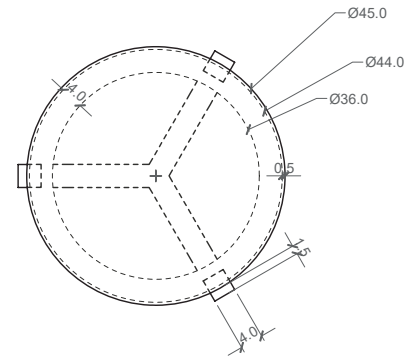

# ELAN ATELIER

TOP VIEW

FRONT VIEW

## DIMENSIONS /

**DIA** 45 cm

**H** 47.5 cm

## MATERIALS /

PARCHMENT, BRONZE

**DIA** 17.7 in

**H** 18.7 in