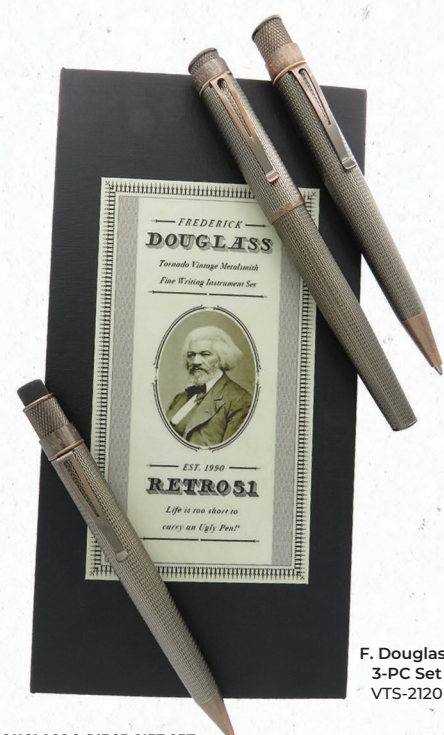

F. Douglass 3-PC Set VTS-2120

DOUGLASS 3-PIECE GIFT SET

This new gift set comes with a Tornado™ rollerball, 1.15 mm pencil, and fountain pen with your option of nib size. Each barrel has a computer engraved texture with stonewashed pewter plating complete with antique copper accents.

Extra lead & erasers plus a fountain pen converter are packaged in a sturdy gift box with magnetic snap closure lid.

TORNADO™ GIFT SETS • Unique designs that include a matching Tornado™ rollerball and 1.15 mm pencil. They are packaged in one tube with extra lead and erasers within.

SPECIFICATIONS

RB + PENCIL	3PC SET
LENGTH 5.125 in / 130 mm	LENGTH 5.125 in / 130 mm
DIAMETER 0.45 in / 12 mm	WIDTH 4.2 in / 106 mm
WEIGHT 3.4 oz / 96 g	DEPTH 1.12 in / 28 mm
REFILL Rollerball + 1.15mm lead	WEIGHT 1.2 oz / 34 g
PACKAGING Graphic Tube	REFILL Rollerball, Lead, FP Cartridge
	PACKAGING Gift Box

SPECIFICATIONS

LENGTH 5.125 in / 130 mm
DIAMETER 0.45 in / 12 mm
WEIGHT 1.2 oz / 34 g
REFILL 1.15mm lead + eraser
PACKAGING Graphic Tube

TORNADO™ PENCIL • Twist-top pencil with 1.15 mm lead (HB) and huge eraser. Each pencil comes packaged with extra lead & erasers inside of a matching tube or Retro branded graphic tube.

PENCIL REFILLS - See Page 16

GID = Glow in the Dark

Tornado™
Gift Sets
Rollerball + Pencil Sets