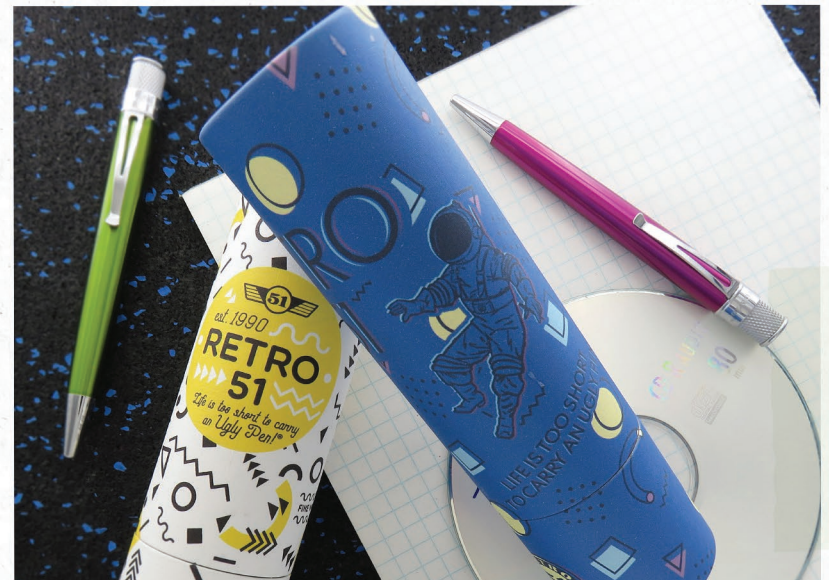

Founded in 1990, we have always had a focus on unique gifts with an emphasis on fine writing instruments and the accoutrements of life. The pen is not just a pen but instead a vehicle to create a world of possibilities and a way of revealing one's unique identity. It is a timeless gift that endures for years, symbolizing accomplishments and cherished memories.

Retro 51 merges the fashionable colors and designs of today with the vintage, quality ideals of yesteryear. Although Retro 51 specializes in vibrant, unusual and fun pens, we also offer "other cool stuff". Each of our products is adorned with electrifying graphics, vibrant colors, and an unmistakable touch of classic Americana, reflecting our commitment to nostalgic aesthetics.

Read More at Retro51.com/our-story