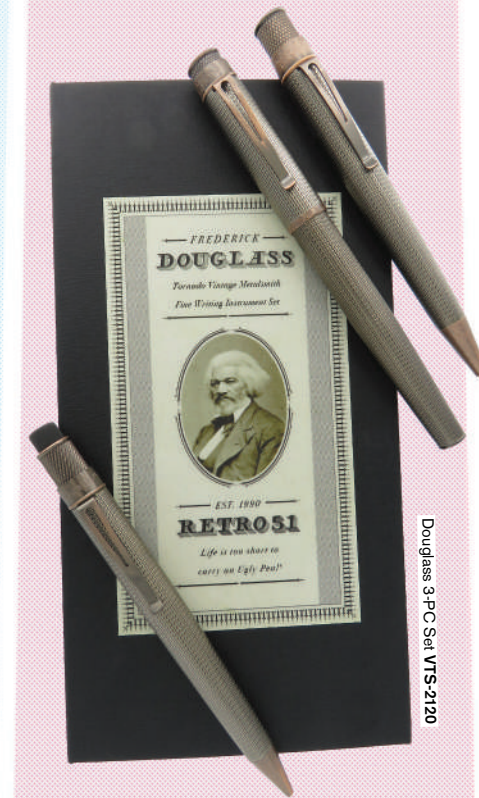

3-Piece Gift Set

Douglass 3-PC Set VTS-2120

SPECIFICATIONS

RB & PENCIL
LENGTH
5.125 in / 130 mm
DIAMETER
0.45 in / 11 mm
WEIGHT
3.4 oz / 96 g
REFILL
Rollerball & Lead
PACKAGING
Graphic Tube

3-PC SET
LENGTH
8.25 in / 209 mm
WIDTH
4.2 in / 106 mm
DEPTH
1.12 in / 28 in
WEIGHT
8.4 oz / 241 g
REFILL
RB, Lead, FP Cartridges
PACKAGING
Gift Box