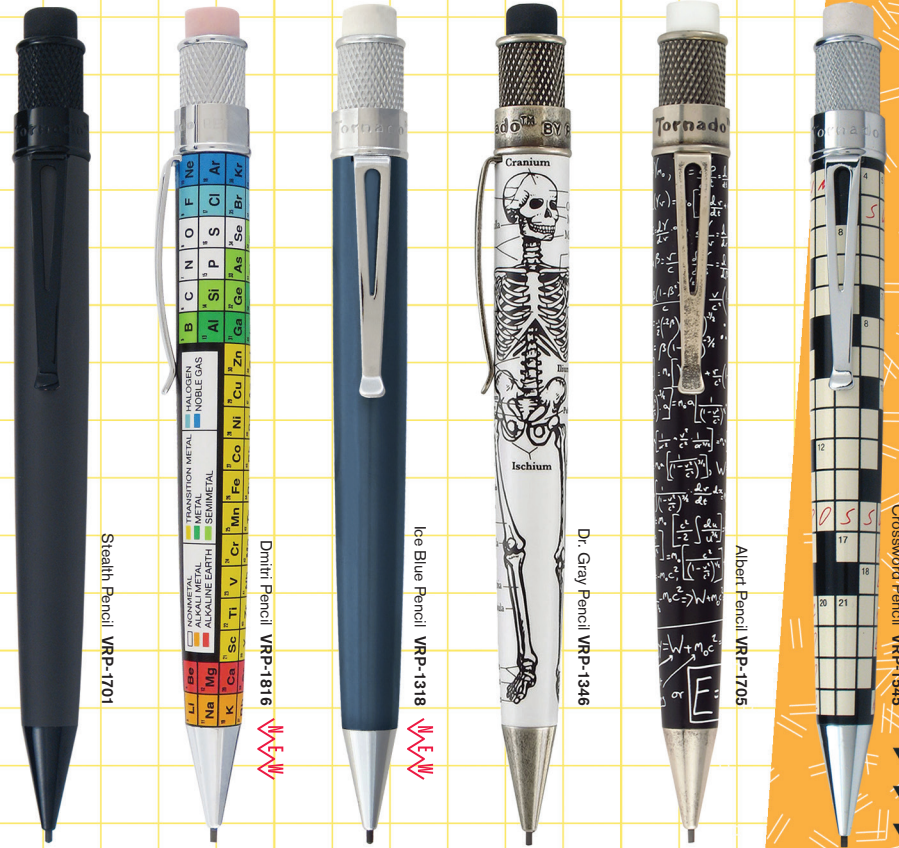

Smithsonian

RESCUE TORNADO

**NATIONAL MUSEUM of
AFRICAN AMERICAN
HISTORY & CULTURE**

A People's Journey
A Nation's Story

Corona SRR-1818*

Officially Licensed Writing Instruments by Retro51

The first design in the Smithsonian collection by Retro 51 is the *Corona* twist-top rollerball pen. Its deeply etched barrel is reminiscent of the ornamental bronze-colored metal lattice that covers the outside of the National Museum of African American History and Culture building in Washington D.C. Lead designer David Adjaye pays homage to the intricate ironwork crafted by enslaved African Americans in Louisiana, South Carolina, and elsewhere through the use of this design. Each rollerball pen is numbered on the top ring and complete with matte black nickel accents and loaded in a commemorative Smithsonian NMAAHC tube.

Lincoln FP EXT VRF-1331*

AVAILABLE NIB SIZES:
FINE, MEDIUM
& BROAD

TORNADO FOUNTAIN • Capped Fountain with steel German nib. Barrel holds two cartridges or a converter.** Packaged in a graphic tube that doubles as a pen stand.
Orange, Peacock & Black Cherry • Metal barrels with translucent lacquer & chrome trim.
Black Acrylic • Acrylic barrels with chrome trim.
Lincoln • All antique copper finish.

TORNADO PENCIL

Stealth Pencil VRF-1701

Dmitri Pencil VRF-1816

Ice Blue Pencil VRF-1318

Dr. Gray Pencil VRF-1346

Albert Pencil VRF-1705

Crossword Pencil VRF-1545

TORNADO PENCIL • Twist-top 1.15 mm lead with huge eraser. Each pencil comes with extra lead & erasers. Packaged in Retro brand graphics unless noted.
Stealth • Matte black barrel with gloss black trim & black eraser.
Dmitri • Periodic Table print with pink eraser. Comes in a matching tube.
Ice Blue • Classic lacquer over stainless barrel with white eraser.
Dr. Gray • GRID print with stonewashed trim & black eraser. Comes in a matching tube.
Albert • $E=Mc^2$ mathematical print with stonewashed trim. Comes in a matching tube.
Crossword • Printed puzzle with chrome trim. Comes in a matching tube.