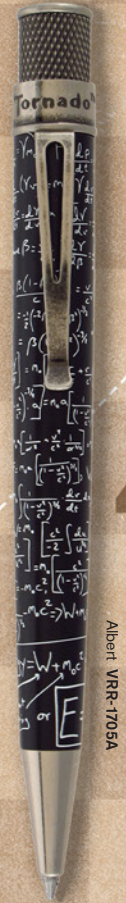

Albert VRR-1705A