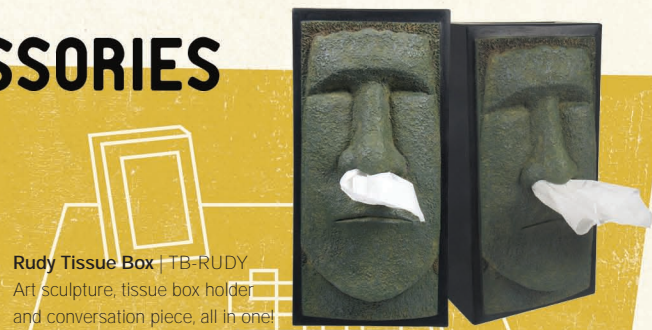

DESK ACCESSORIES

ADD some style to your desktop with any of these cool products!

Rudy Tissue Box | TB-RUDY
Art sculpture, tissue box holder and conversation piece, all in one!