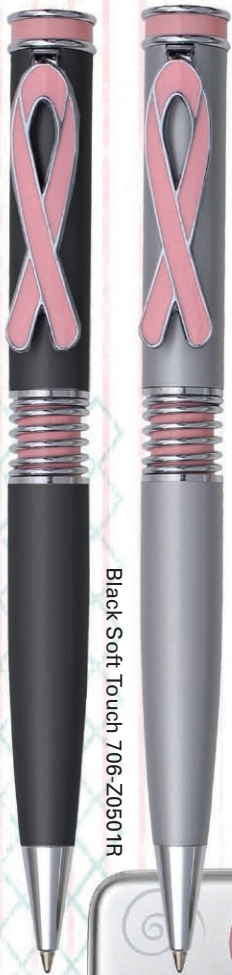

**PULP PEN** PBP-20

BEWARE as you enter into the UNKNOWN with this creation from Retro 1951. The Pulp Pen is an action-filled ballpoint pen based after the pulp comics of the 1930s and 40s. Decorated with graphics from a rip-roaring era, it will inspire you to WRITE YOUR OWN ADVENTURE!

Available as an assorted twenty pen display box.

**LONGSHOT  
BASKETBALL** GA-305

There is no limit to fun when shooting hoops with the Long Shot desktop basketball game. It is the perfect break between projects at the office or home.

RETRO 1951

## BALLPOINT PEN

Put this pen in your pocket with pink ribbon clip showing and let everyone know that you support the fight against breast cancer. Not only does the purchase of this pen help support the fight, but it is also outfitted with a top notch ballpoint refill for smooth writing. Each color sold only as 12 piece display.