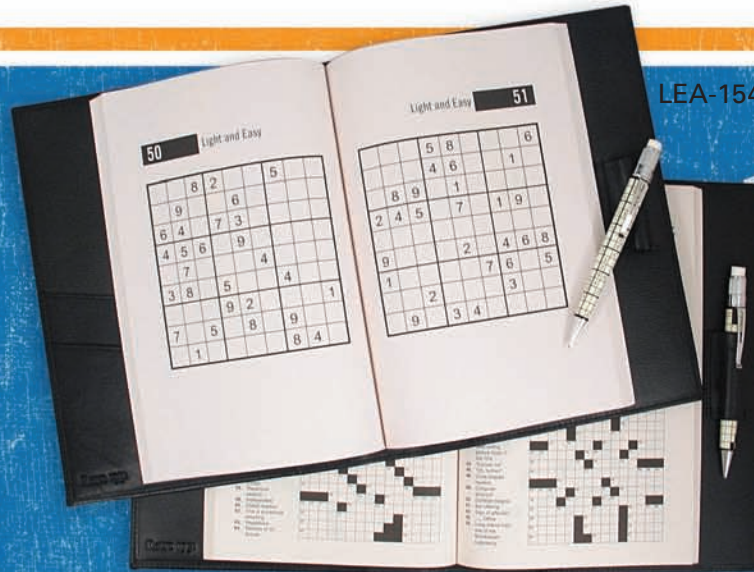

Bakelite® is a registered trademark of Bakelite AG

Crossword Rollerball VRR-1545

Crossword Pencil VRR-1545

Su doku VRR-1540

LEA-1540 Su doku

LEA-1545 Crossword

SU DOKU & CROSSWORD

Two new pencils from Retro 1951! They are perfect for crossword or Su doku puzzles with their 0.9 mm lead and huge eraser on top. Both pencils are imprinted with either Su doku grid or Crossword puzzle graphics and come packaged in individual custom boxes.