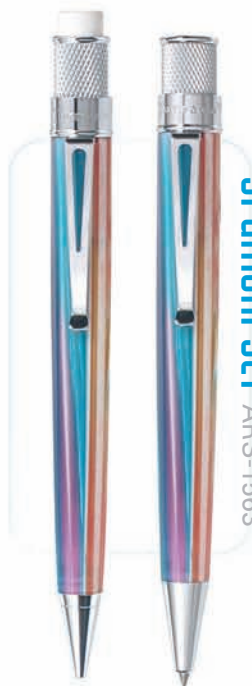

SPUMONI SET
ARS-1563