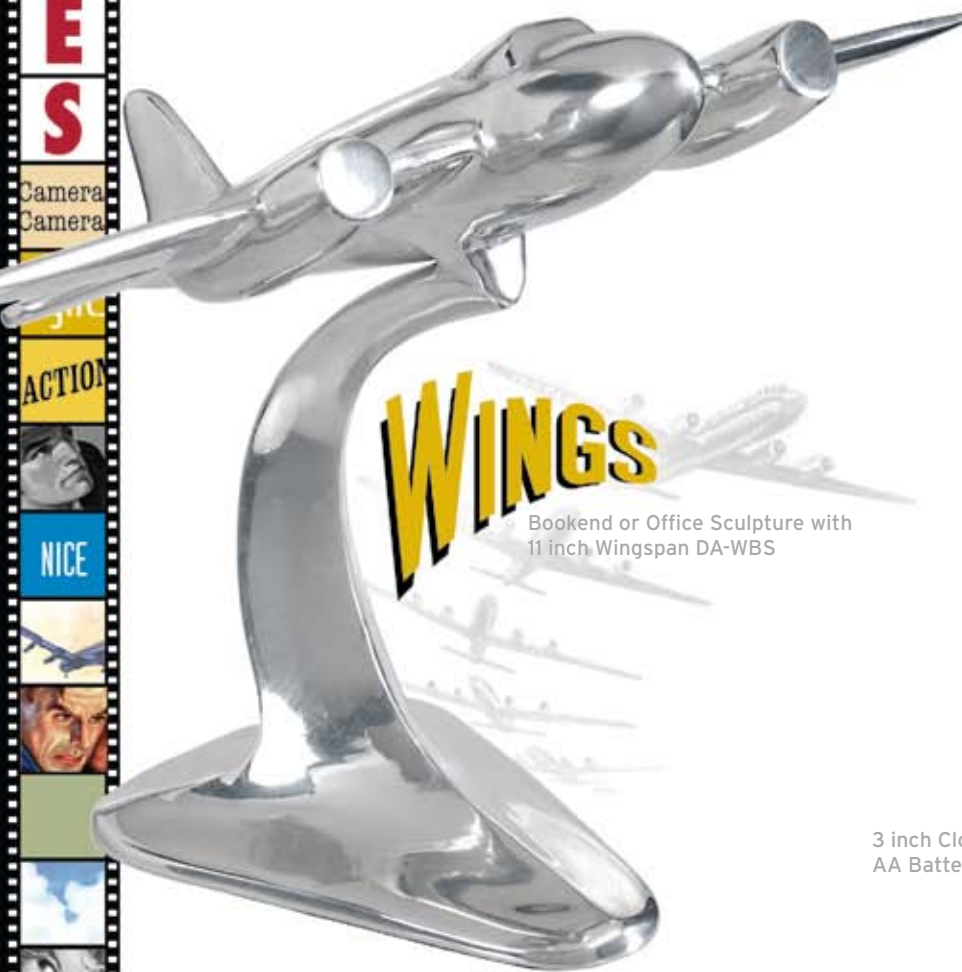

TIMEKEEPER
Blue CTK-07
3 inch Clock Face
AA Battery Included
Tan CTK-30

WINGS
Bookend or Office Sculpture with 11 inch Wingspan DA-WBS