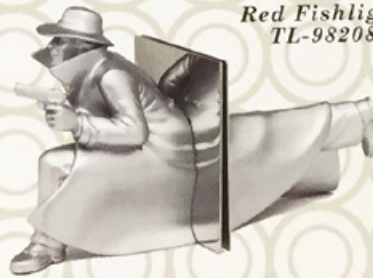

Blue Fishlight
TL-98201

Detective Book Ends
DA-DBS