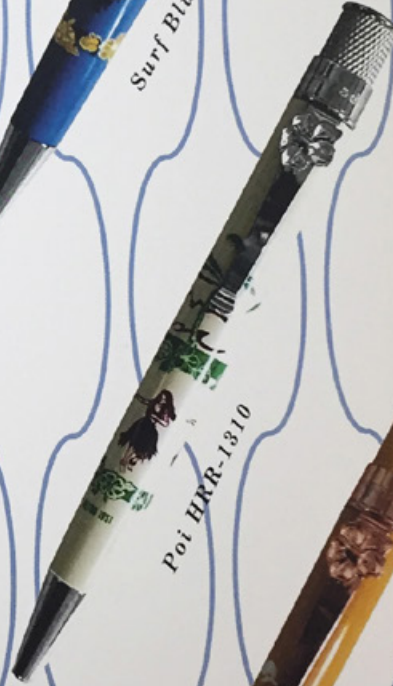

Surf Blue HRR-1307

Gardenia HRR-1312

Poi HRR-1310