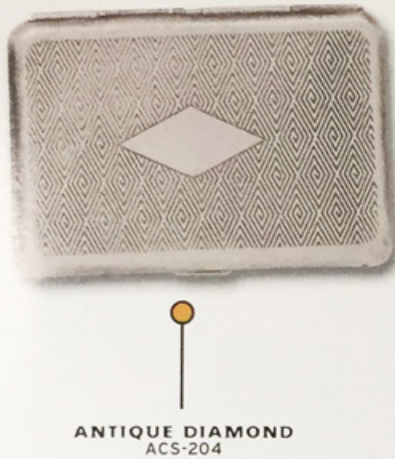

CARD CASES

REFILLS

* Not shown: UNDERLINER REFILL: REF-UL
STYLUS REFILL: REF-STY