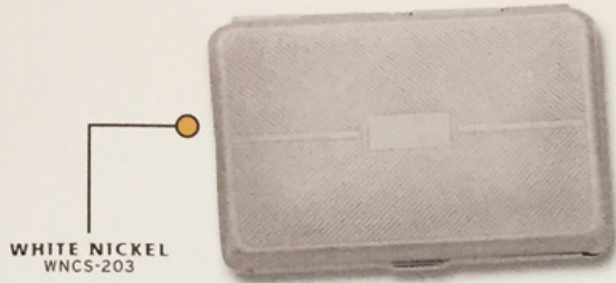

CARD CASES

REFILLS

* Not shown: UNDERLINER REFILL: REF-UL
STYLUS REFILL: REF-STY