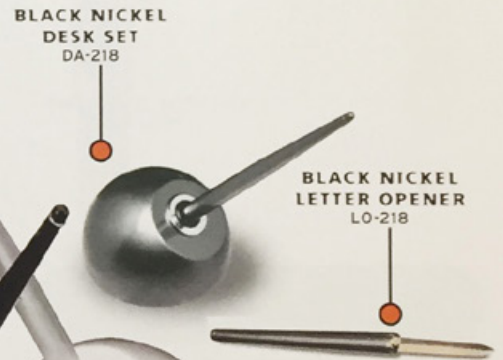

COOL RETRO GADGETS & DESK ACCESSORIES

*Items may not be to scale.