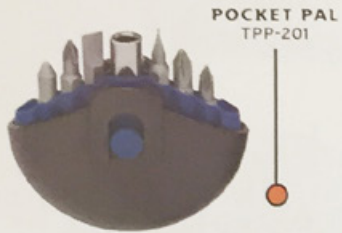

COOL RETRO GADGETS & DESK ACCESSORIES

*Items may not be to scale.