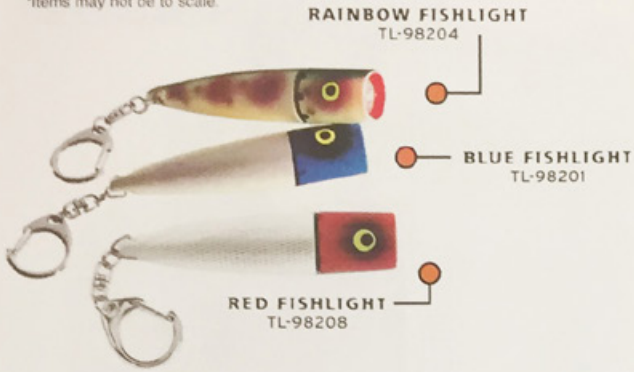

COOL RETRO GADGETS & DESK ACCESSORIES

*Items may not be to scale.