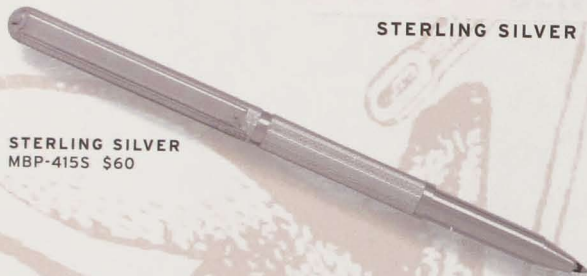

## PASSPORT MINI BALLPOINT PENS

SYMPHONY  
MBP-415 \$25

RUBY  
MBP-408 \$25

ANTHRA  
MBP-418 \$25

COBALT  
MBP-407 \$25

## SENTRY 925

STERLING SILVER BALLPOINT PENS

LINE CUT  
MBP-115SL \$40

STERLING SILVER  
MBP-415S \$60